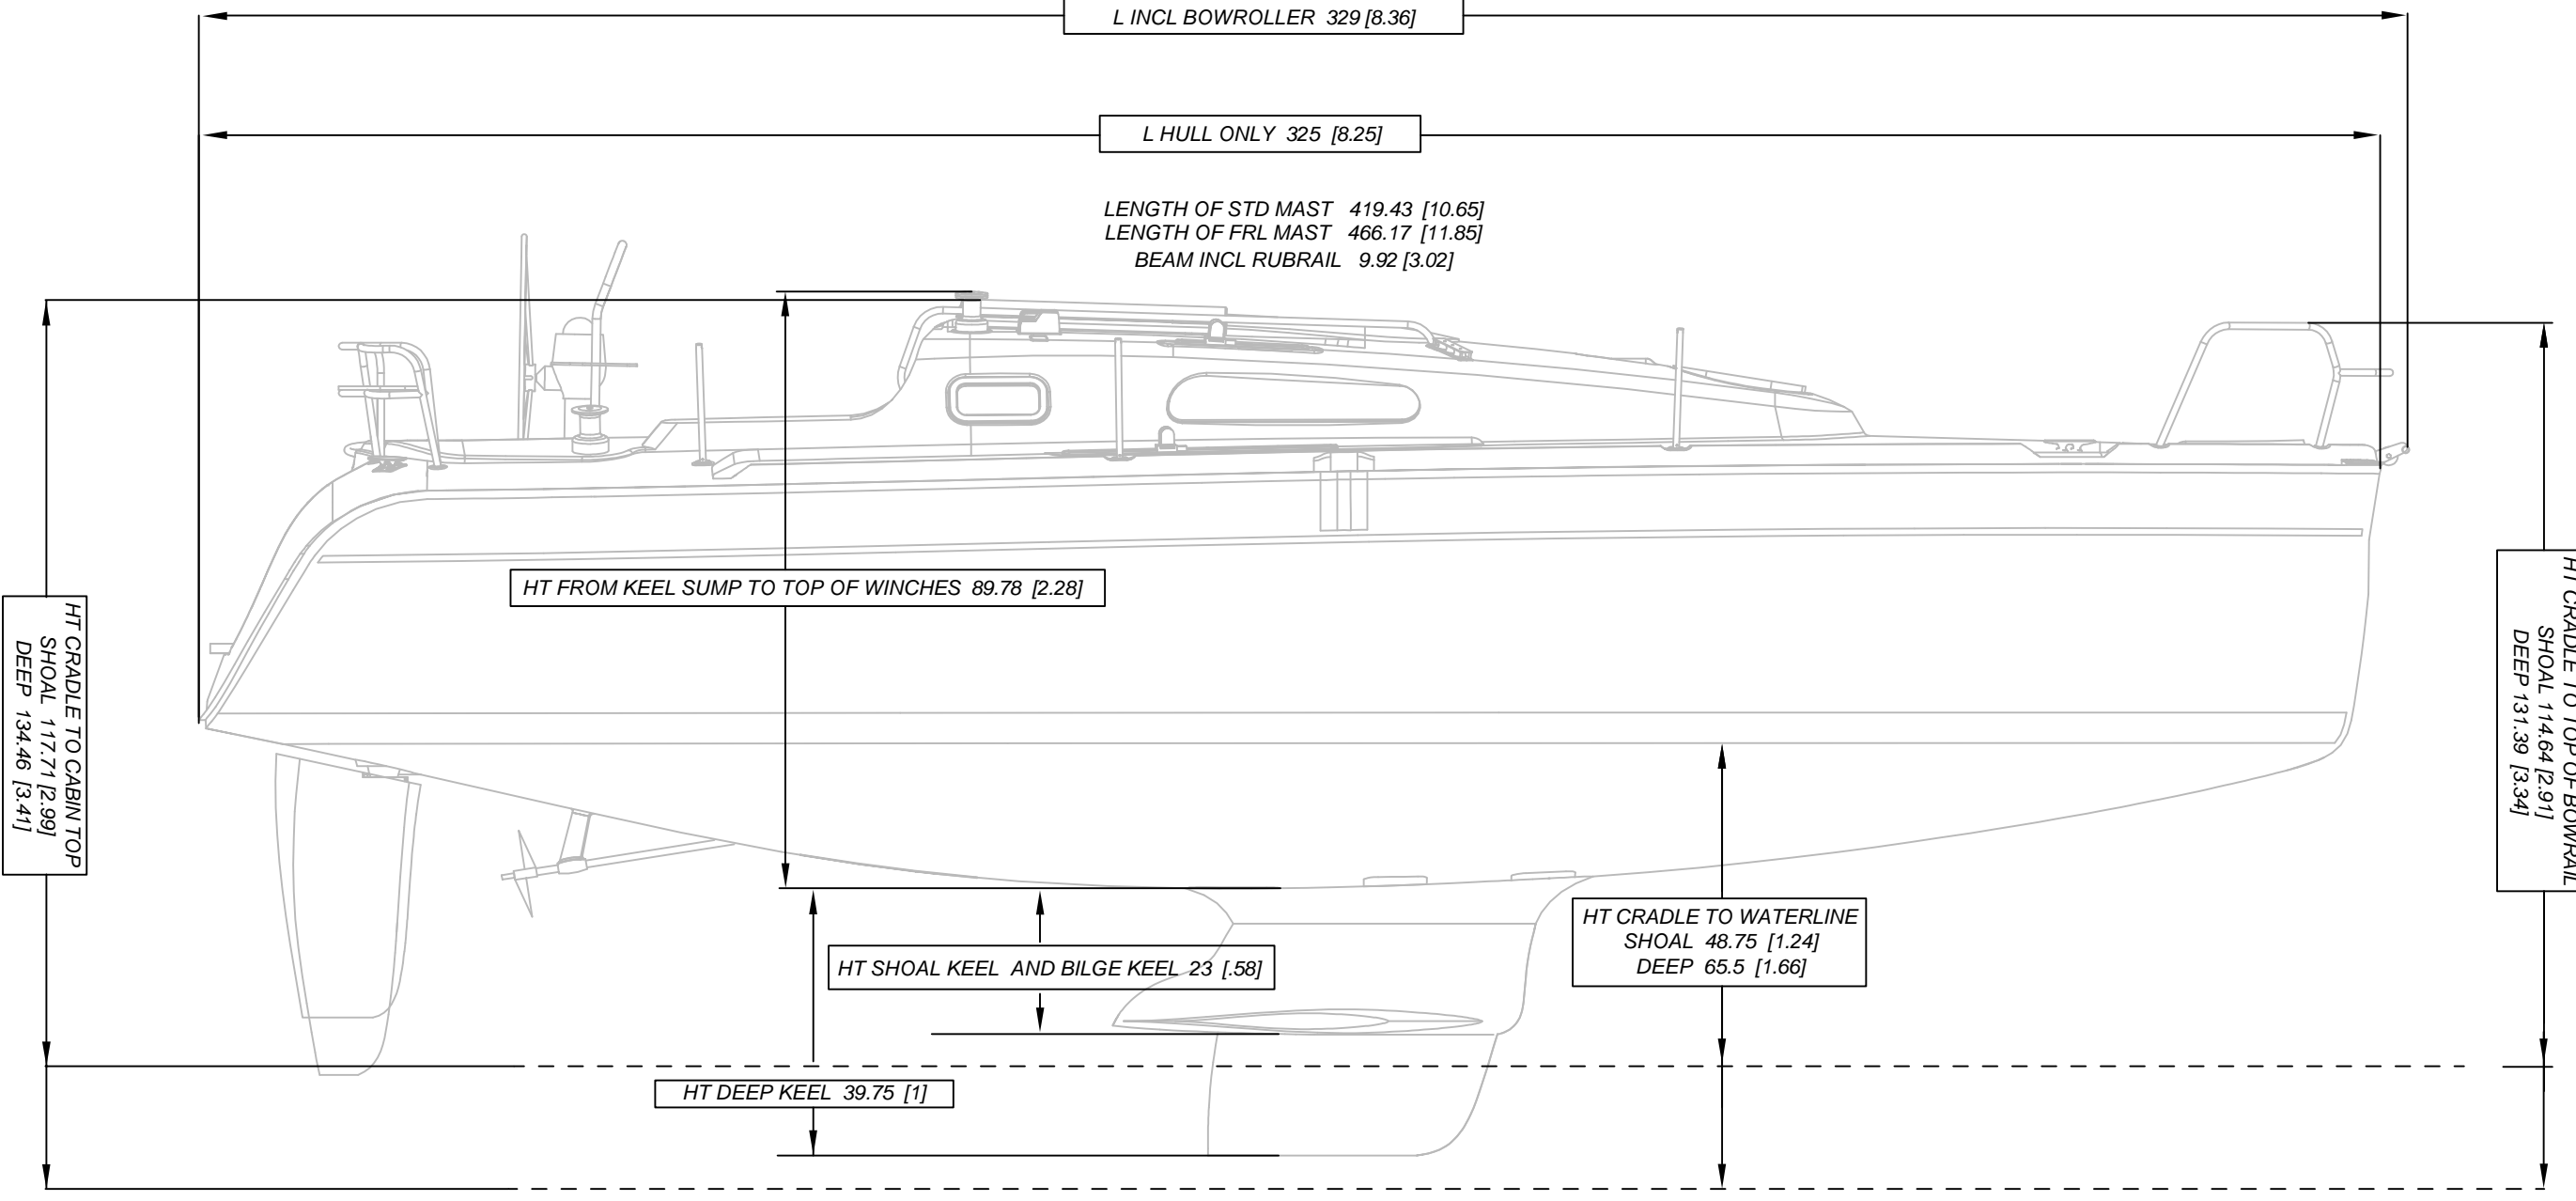

H27 SHIPPING MEASUREMENTS

DIMENSIONED IN INCHES, METRIC IN BRACKETS

CRADLE HEIGHT IS 6" [15.24cm]

----- INDICATES BASE OF CRADLE