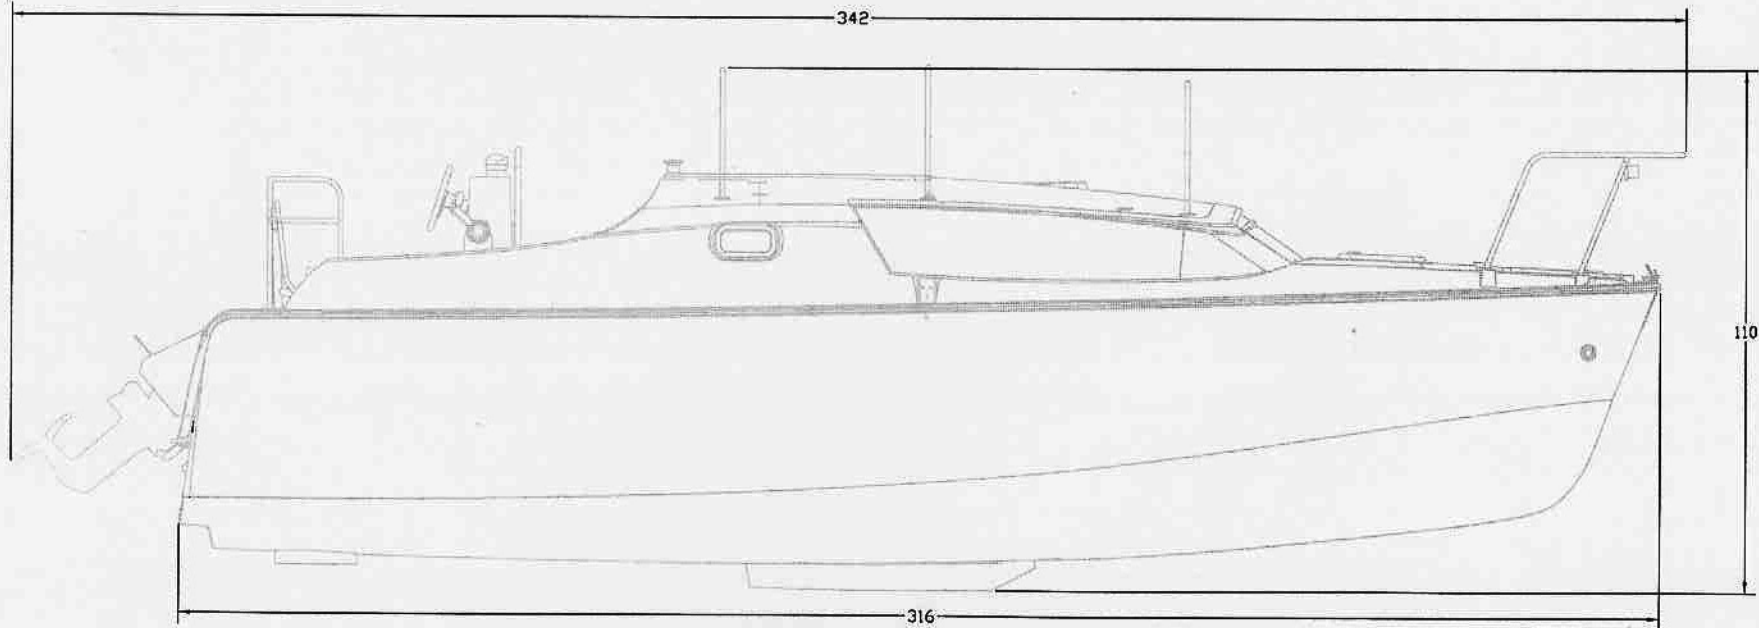

27TE SHIPPING DIMENSIONS

	Boat			Trailer			Combined			Mast Crate		
	In	Ft/in	M	In	Ft/in	M	In	Ft/in	M	In	Ft/in	M
Length	342	28' 6"	8.7	383	31' 11"	9.7	408	34' 0"	10.4	468	39' 0"	11.9
Beam	100	8' 4"	2.5	102	8' 6"	2.6	102	8' 6"	2.6	15	1' 3"	0.4
Height	110	9' 2"	2.8	70	5' 10"	1.8	110	9' 2"	2.8	14	1' 2"	0.4
	Lbs	Kg		Lbs	Kg		Lbs	Kg		Lbs	Kg	
Weight	3,920	1,778.1		1,000	453.6		4,920	2,231.7		520	235.9	