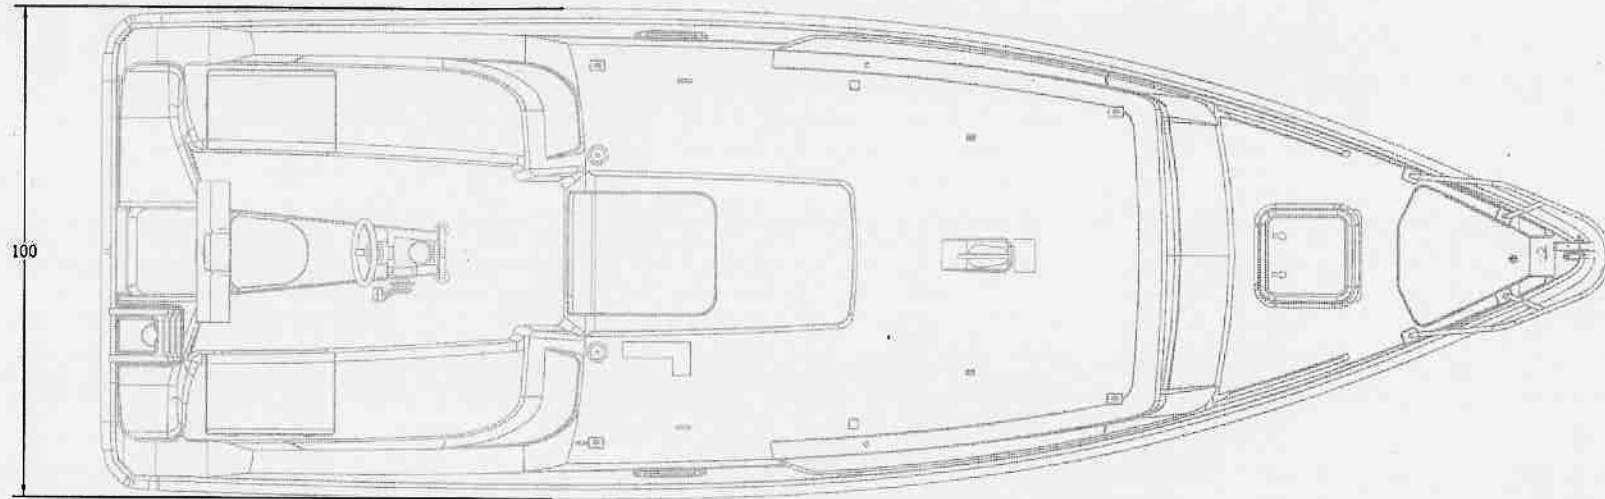

27TE SHIPPING DIMENSIONS

	Boat			Trailer			Combined			Mast Crate		
	In	Ft/in	M	In	Ft/in	M	In	Ft/in	M	In	Ft/in	M
Length	342	28' 6"	8.7	383	31' 11"	9.7	408	34' 0"	10.4	468	39' 0"	11.9
Beam	100	8' 4"	2.5	102	8' 6"	2.6	102	8' 6"	2.6	15	1' 3"	0.4
Height	110	9' 2"	2.8	70	5' 10"	1.8	110	9' 2"	2.8	14	1' 2"	0.4
	Lbs	Kg		Lbs	Kg		Lbs	Kg		Lbs	Kg	
Weight	3,920	1,778.1		1,000	453.6		4,920	2,231.7		520	235.9	