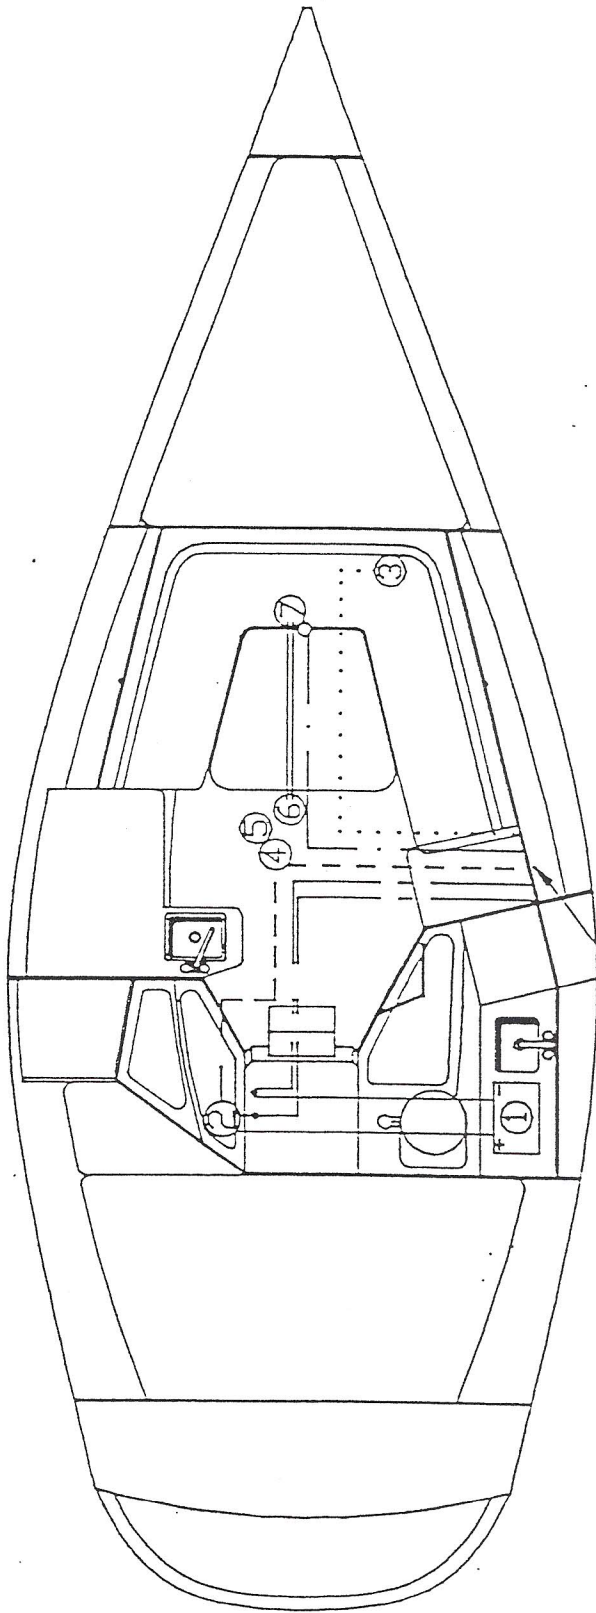

LEGEND

EL0560-14/3BC

EL0060-RECEPTACLES ϕ

NOTES:

SHORE POWER CONNECTOR IN COCKPIT SEAT LOCKER

SHORE POWER CORD STORAGE IN STBD LAZZARETTE

HUNTER

H28 110V SCHEMATIC H282604A

SINGLE LIGHT - EL0345

SWIVEL LIGHT - EL0347

CHART TABLE LIGHT - EL0309

STERN LIGHT - EL0390

BOW LIGHT - STB'D - EL0365

BOW LIGHT - PORT - EL0366

EL0720 - 16GA. BLUE — — — — — CABIN

EL0750 - 16GA. BLK COMMON

EL0760 - 16GA. WHT — — — — — NAVIGATION

HUNTER 

H28 HEADLINER SCHEMATIC H282602A

ELECTRICAL PANEL

LEGEND

- ① BATTERY 72 AMP
- ② SELECTOR SWITCH
- ③ WATER PUMP
- ④ FLOAT SWITCH
- ⑤ BILGE PUMP
- ⑥ GROUNDING PLATE
- ⑦ MAST POST