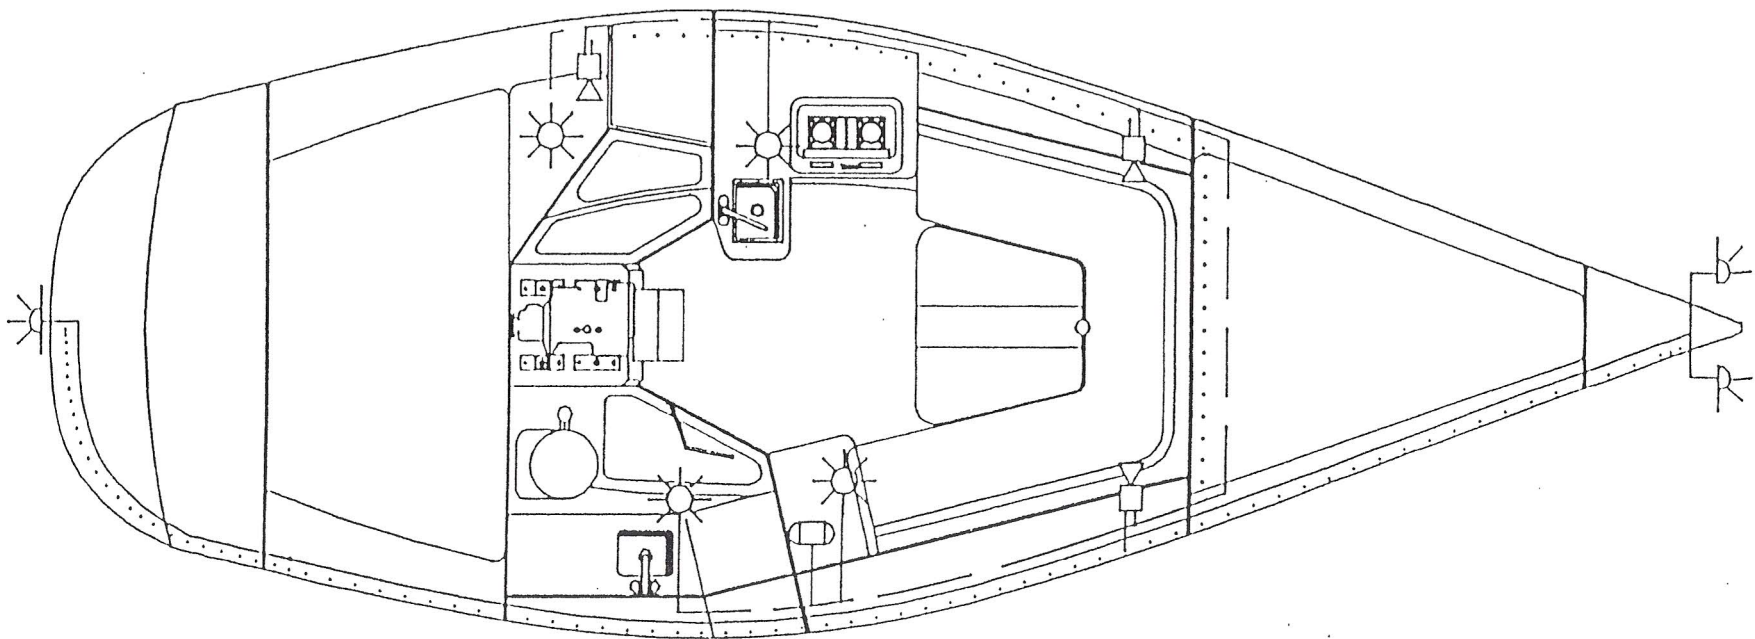

LEGEND

EL0560-14/3BC

EL0060-RECEPTACLES ϕ

NOTES:

SHORE POWER CONNECTOR IN COCKPIT SEAT LOCKER

SHORE POWER CORD STORAGE IN STBD LAZZARETTE

HUNTER

H28 110V SCHEMATIC H282604A

SINGLE LIGHT - EL0345

SWIVEL LIGHT - EL0347

CHART TABLE LIGHT - EL0309

STERN LIGHT - EL0390

BOW LIGHT - STB'D - EL0365

BOW LIGHT - PORT - EL0366

EL0720 - 16GA. BLUE — — — — — CABIN

EL0750 - 16GA. BLK COMMON

EL0760 - 16GA. WHT — — — — — NAVIGATION

HUNTER 

H28 HEADLINER SCHEMATIC H282602A

ELECTRICAL PANEL

LEGEND

- ① BATTERY 72 AMP
- ② SELECTOR SWITCH
- ③ WATER PUMP
- ④ FLOAT SWITCH
- ⑤ BILGE PUMP
- ⑥ GROUNDING PLATE
- ⑦ MAST POST