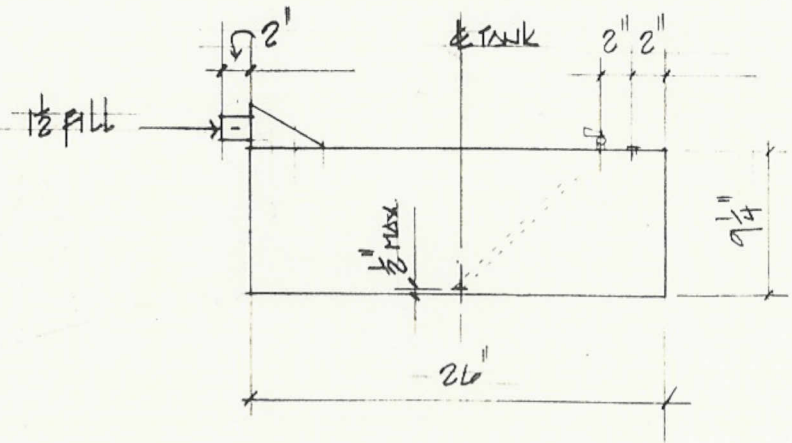

MOELLER MODEL # 1704
APPROX 18qL. CAPACITY

REPLACES P/N # ~~30A1902~~
 USED ON H-30 SLANT DECK?

HUNTER MARINE
 DATE 8-7-89 REVISION
 SCALE 1"=1'-0"
 DRAWN GENE
 TITLE H30 FUEL TANK | 30A1903