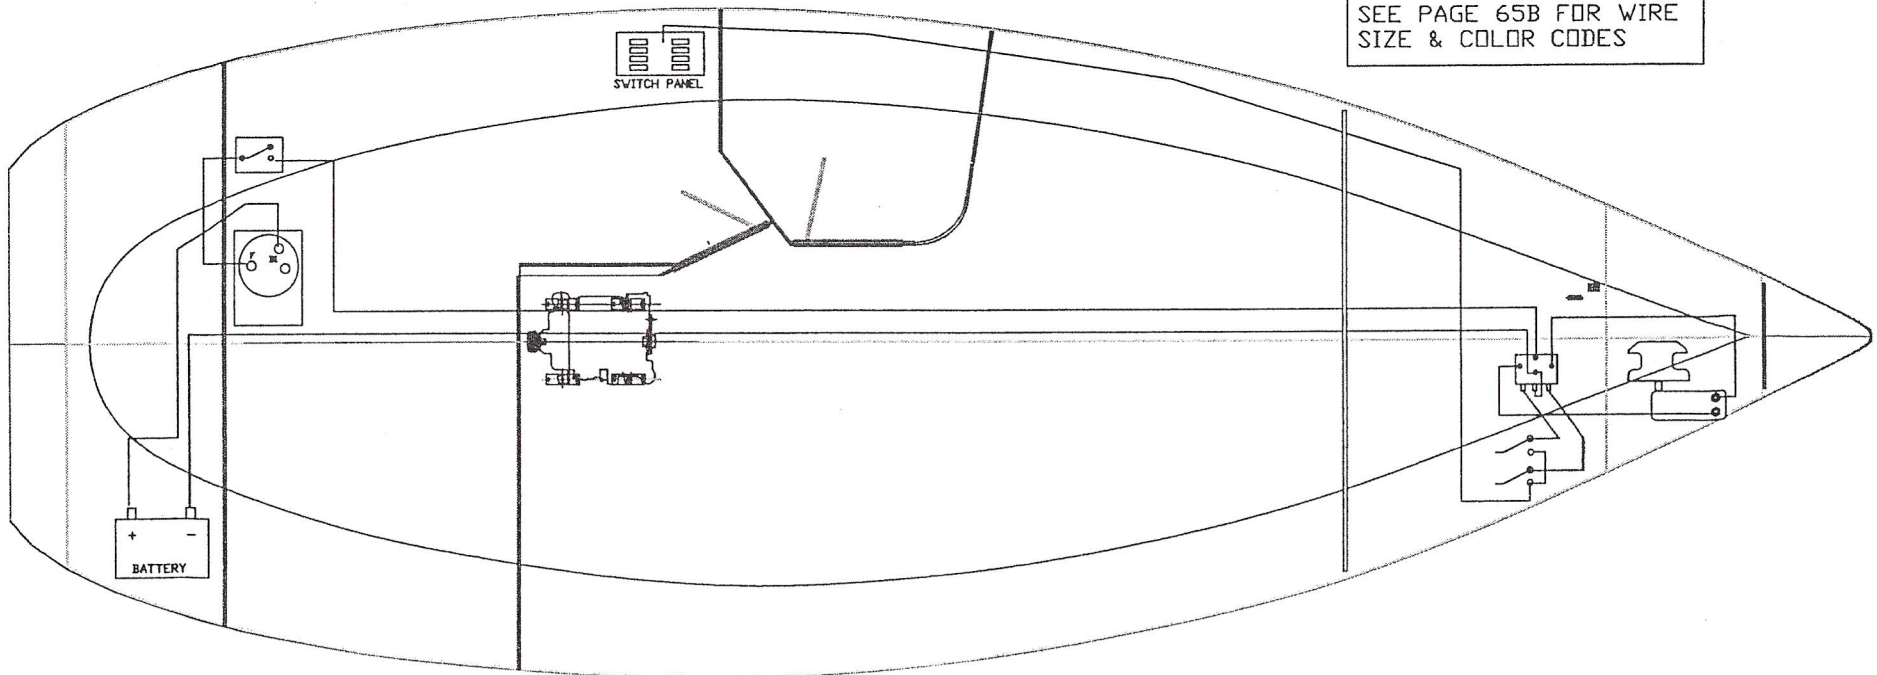

NOTE:
SEE PAGE 65B FOR WIRE
SIZE & COLOR CODES

PAGE 63D

WINDLASS SYSTEM LAYOUT (OPTIONAL)

HUNTER

H-310 WINDLASS SYSTEM
DRAWING # 3108063D