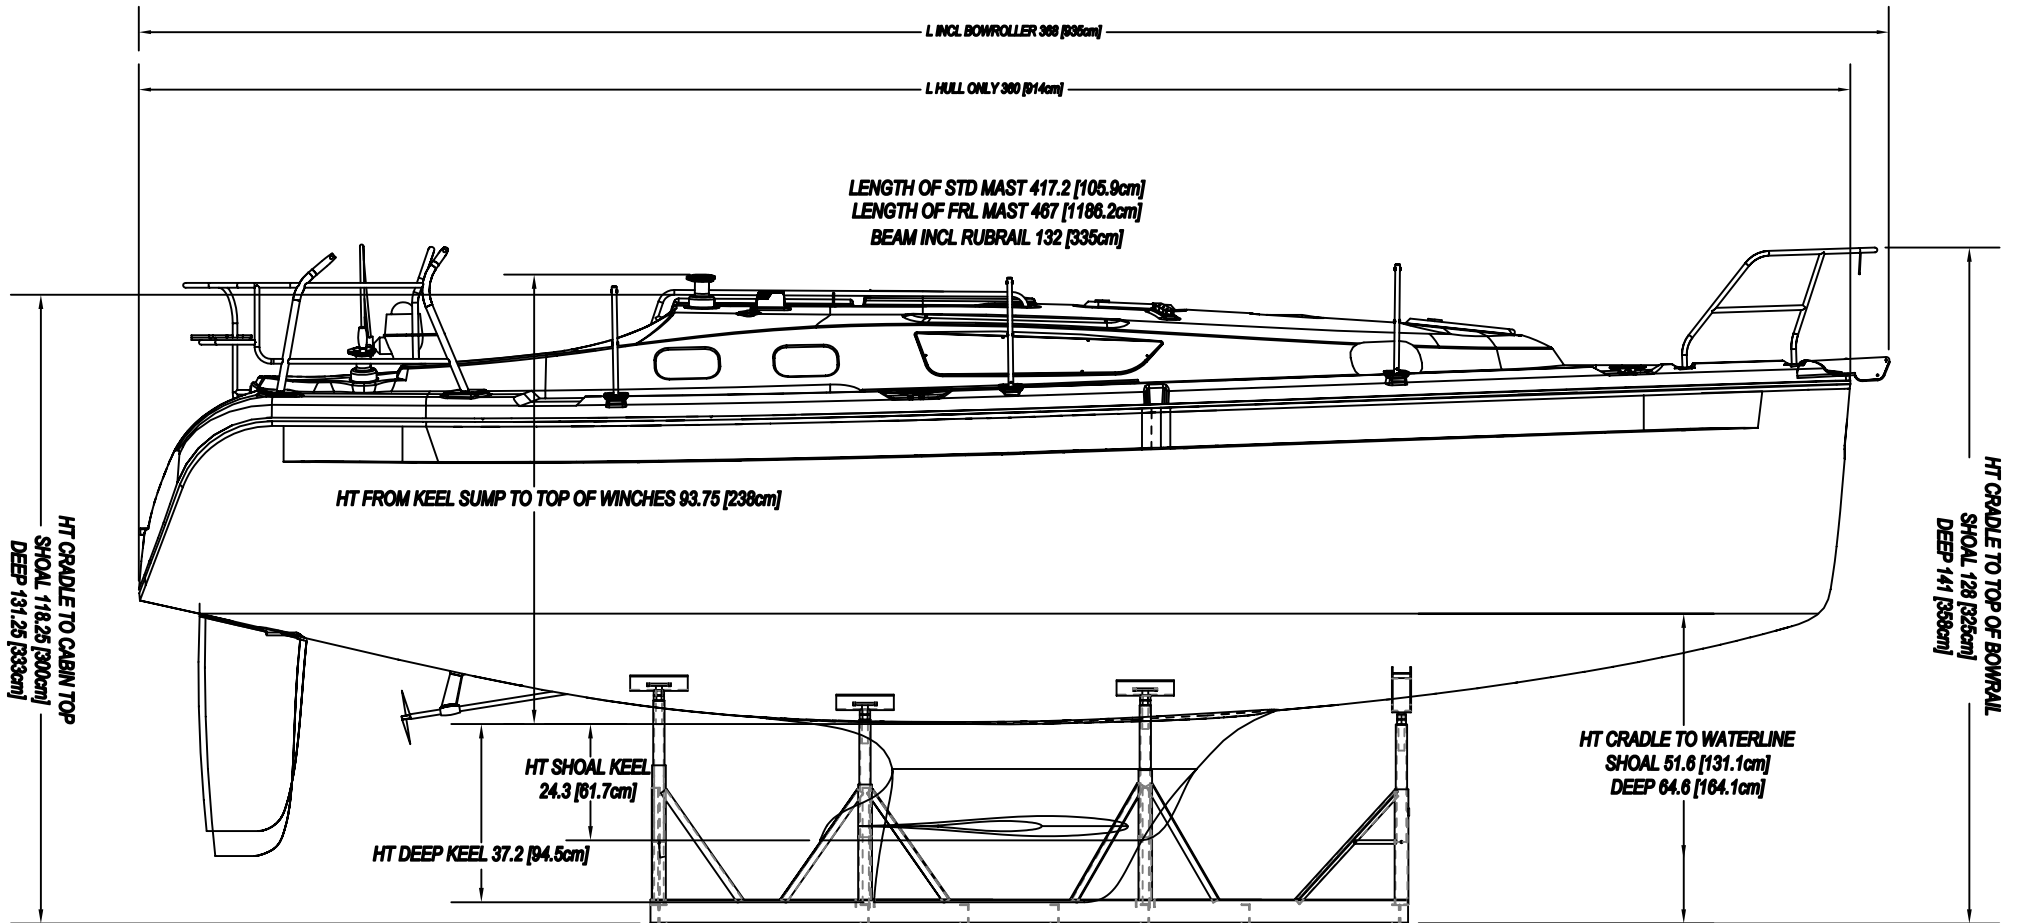

H30 SHIPPING MEASUREMENTS

DIMENSIONED IN INCHES, METRIC IN BRACKETS

CRADLE HEIGHT IS 5" [12.7cm]

GROSS TONNAGE = 7.4