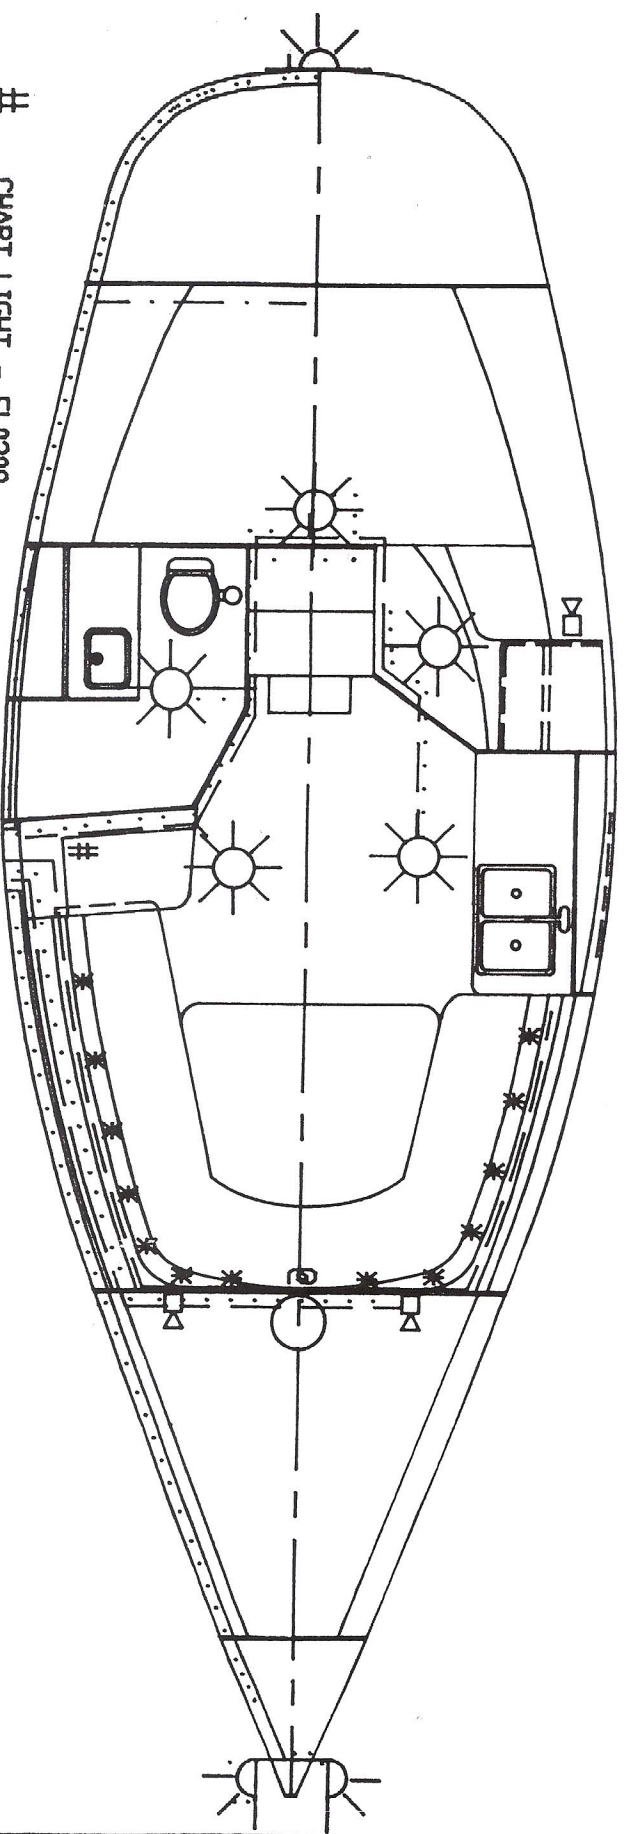

STARTER SOLENOID

LEGEND

- ① BATTERY 72 AMP
- ② SELECTOR SWITCH
- ③ WATER PUMP
- ④ FLOAT SWITCH
- ⑤ BILGE PUMP
- ⑥ GROUNDING PLATE
- ⑦ MAST HEEL

LINE LEGEND

- 1/0 BATTERY CABLE
- 16GA. WIRE (MAST LIGHTS)
- 12GA. WIRE (BILGE PUMP)
- 10GA. WIRE (PANEL FEED)
- ..... 8GA. WIRE (MAST&CHPL GROUND)
- ..... WIRE HARNESS 'A'
- 12GA. WIRE (WAT. PUMP)

## LEGEND

CONNECT SHORE POWER CORD DIRECTLY TO SWITCH PANEL AND LEAVE LOOSE END IN STARBOARD LAZETTE SEAT

# CHART LIGHT - EL0309

@ DOUBLE LIGHT - ELXXXX

\* SINGLE AUTO LIGHT - ELXXXX

☀ SINGLE LIGHT - EL0345

☐ SWIVEL LIGHT - EL0347

⋈ STERN LIGHT - EL0390

⋈ BOW LIGHT - STB'D - EL0365

⋈ BOW LIGHT - PORT - EL0366