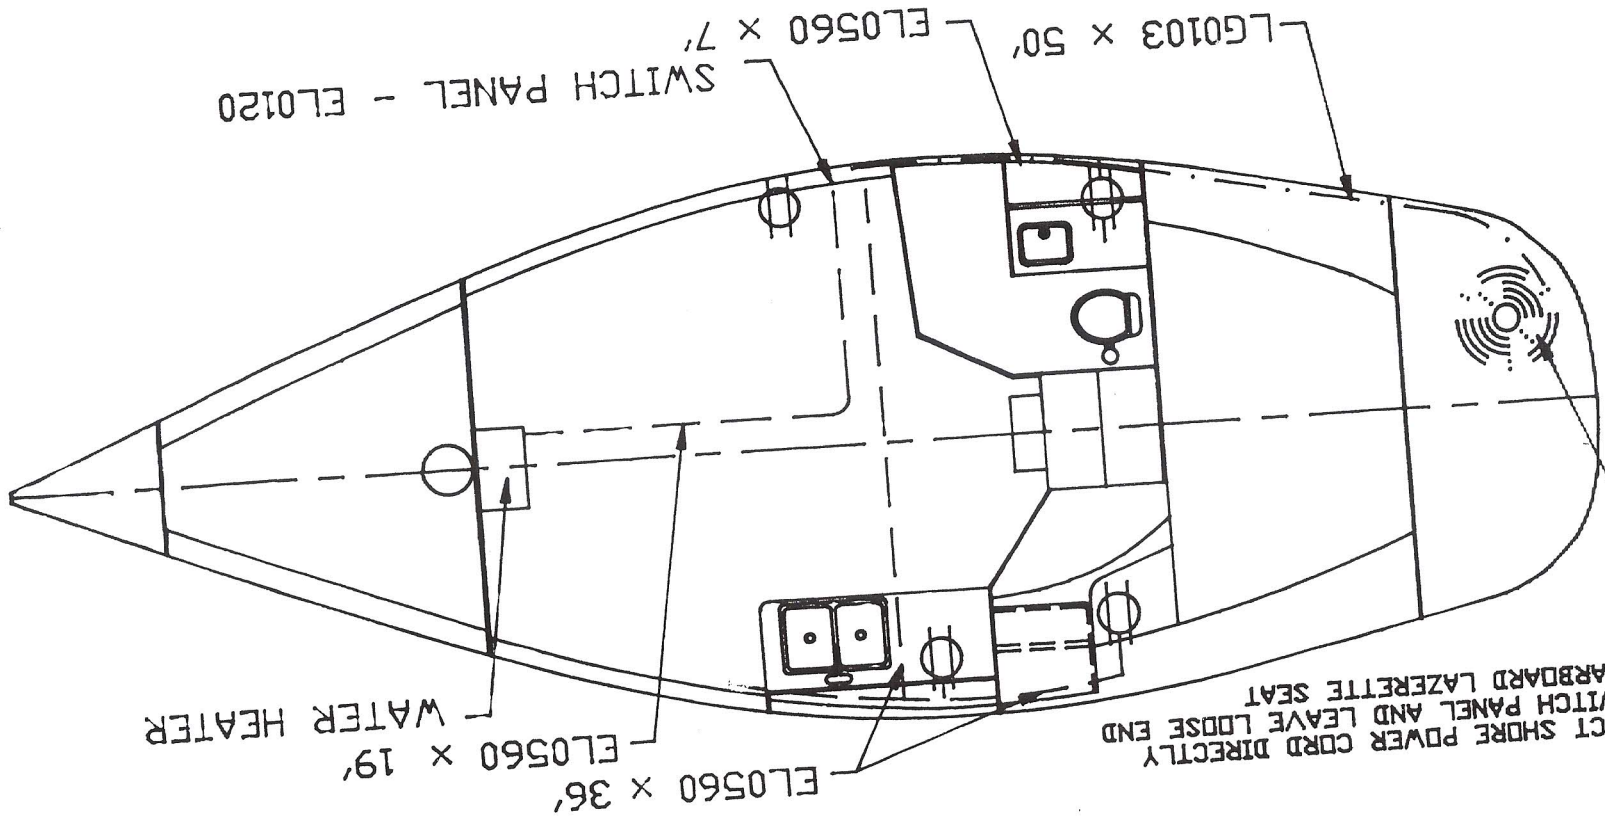

## LEGEND

CONNECT SHORE POWER CORD DIRECTLY TO SWITCH PANEL AND LEAVE LOOSE END IN STARBOARD LAZETTE SEAT