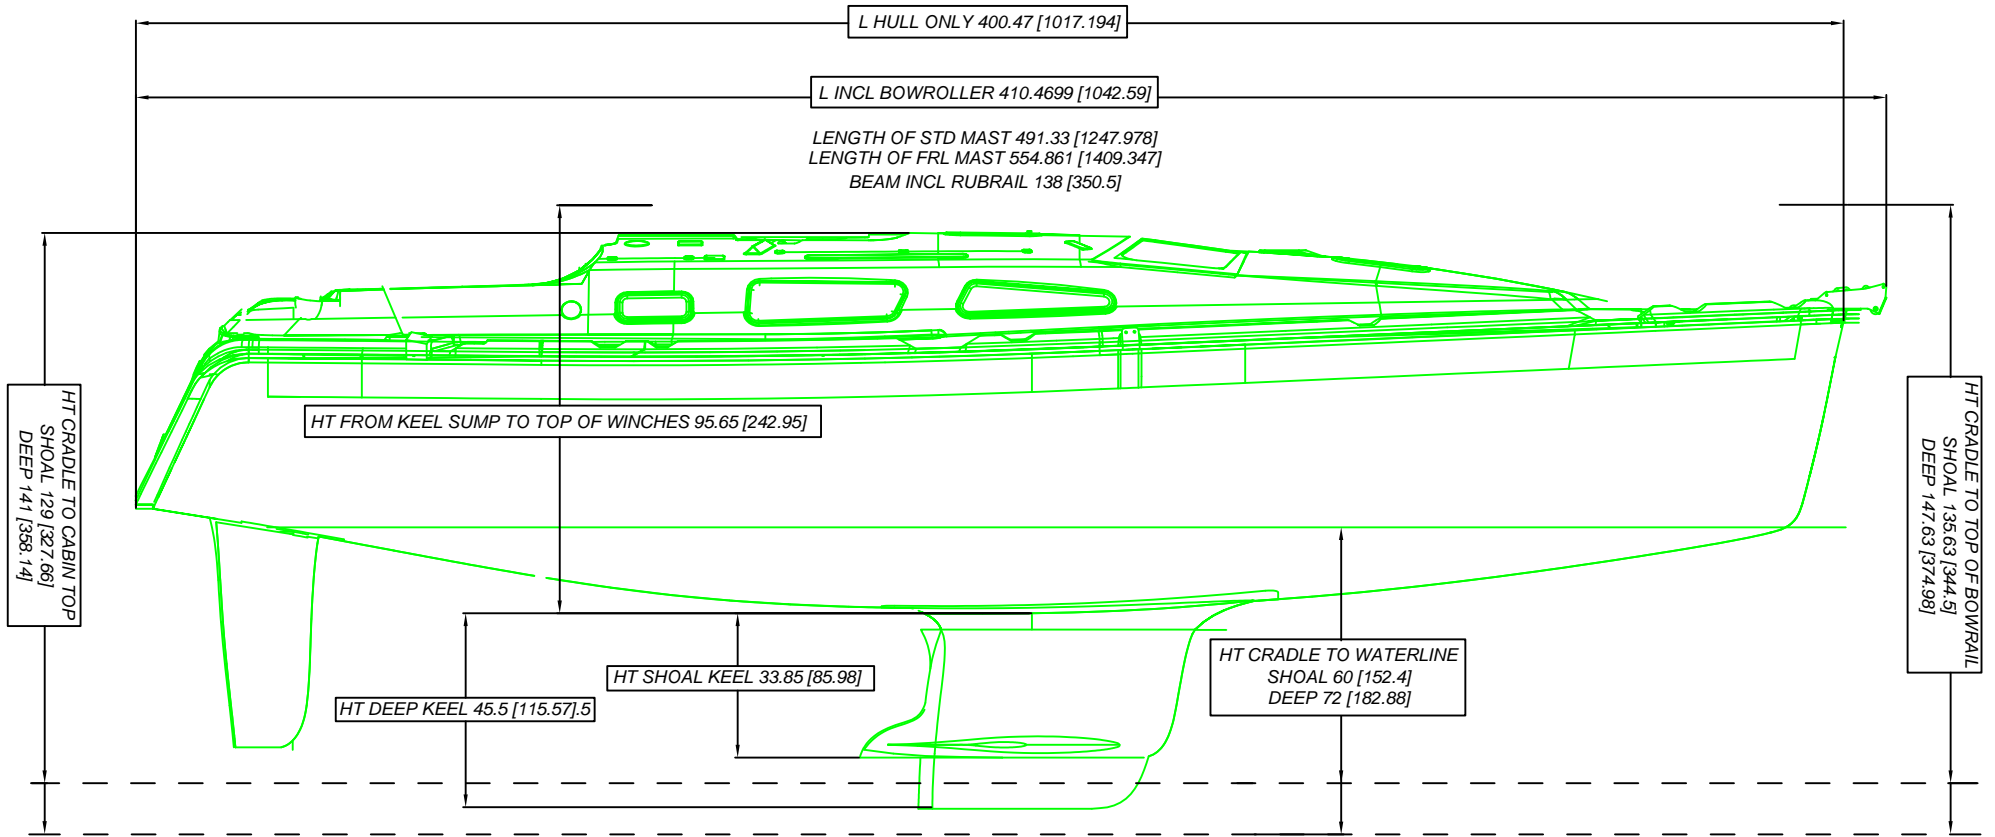

# H33 SHIPPING MEASUREMENTS

## DIMENSIONED IN INCHES, METRIC IN BRACKETS

CRADLE HEIGHT IS 6" [15.24cm]

- - - - - INDICATES BASE OF CRADLE