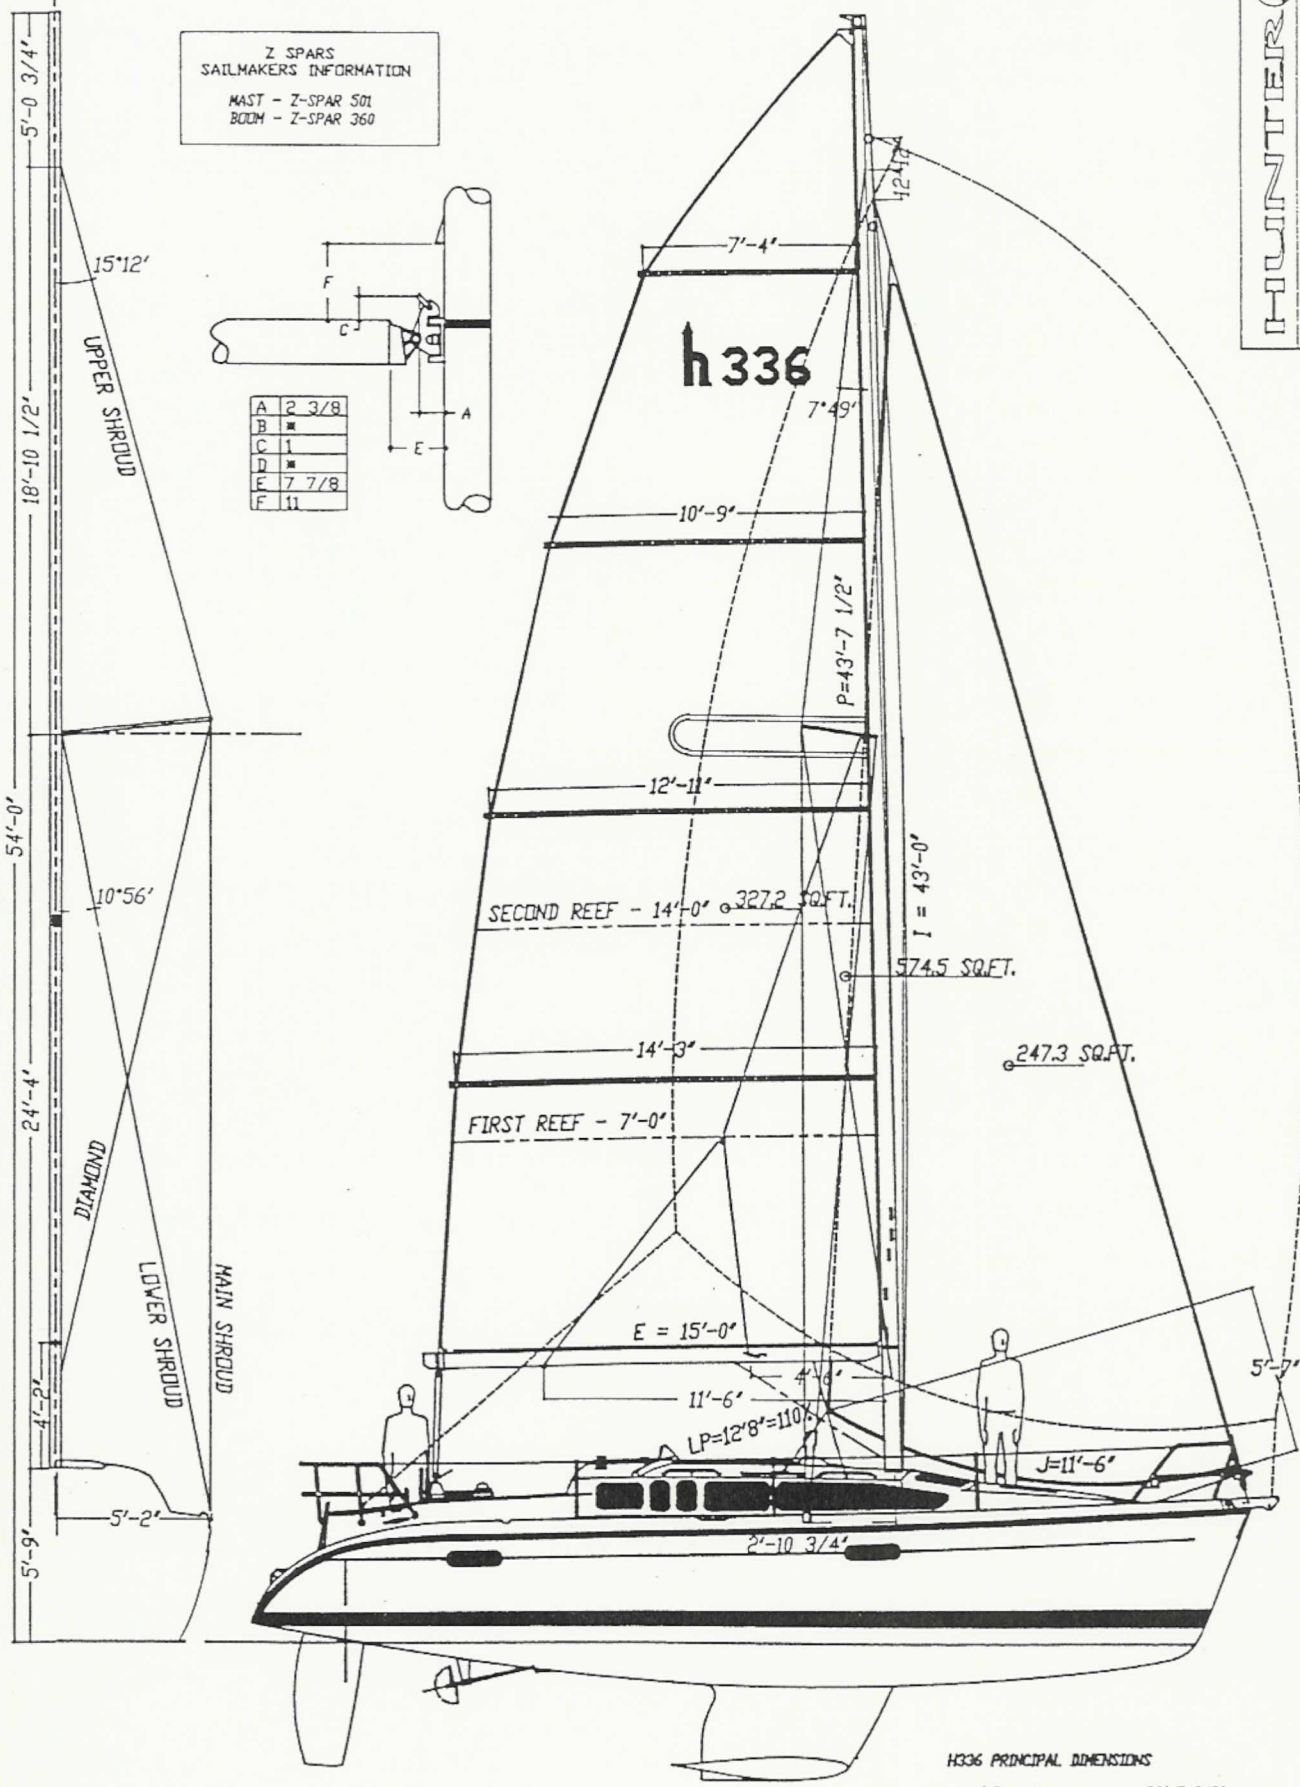

Z SPARS
SAILMAKERS INFORMATION
MAST - Z-SPAR 501
BOOM - Z-SPAR 360

A	2 3/8
B	1
C	1
D	1
E	7 7/8
F	11

H336 PRINCIPAL DIMENSIONS

LOA	33'-5 3/8"
LWL	29'-6 3/4"
BHAX	11'-8"
DRAFT	4'-6"
DISPLACEMENT	11,030 LBS
BALLAST	4100 LBS
MAST HT.	
ABOVE DWL	54'