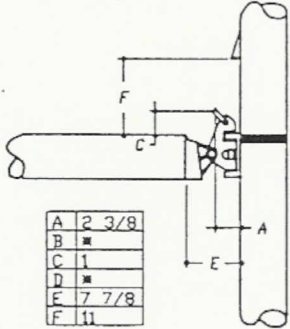

Z SPARS
SAILMAKERS INFORMATION
MAST - Z-SPAR 501
BOOM - Z-SPAR 360

A	2 3/8
B	1
C	1
D	1
E	7 7/8
F	11

H336 PRINCIPAL DIMENSIONS

LOA	33'-5 3/8"
LWL	29'-6 3/4"
BHAX	11'-8"
DRAFT	4'-6"
DISPLACEMENT	11,030 LBS
BALLAST	4100 LBS
MAST HT.	
ABOVE DWL	54'