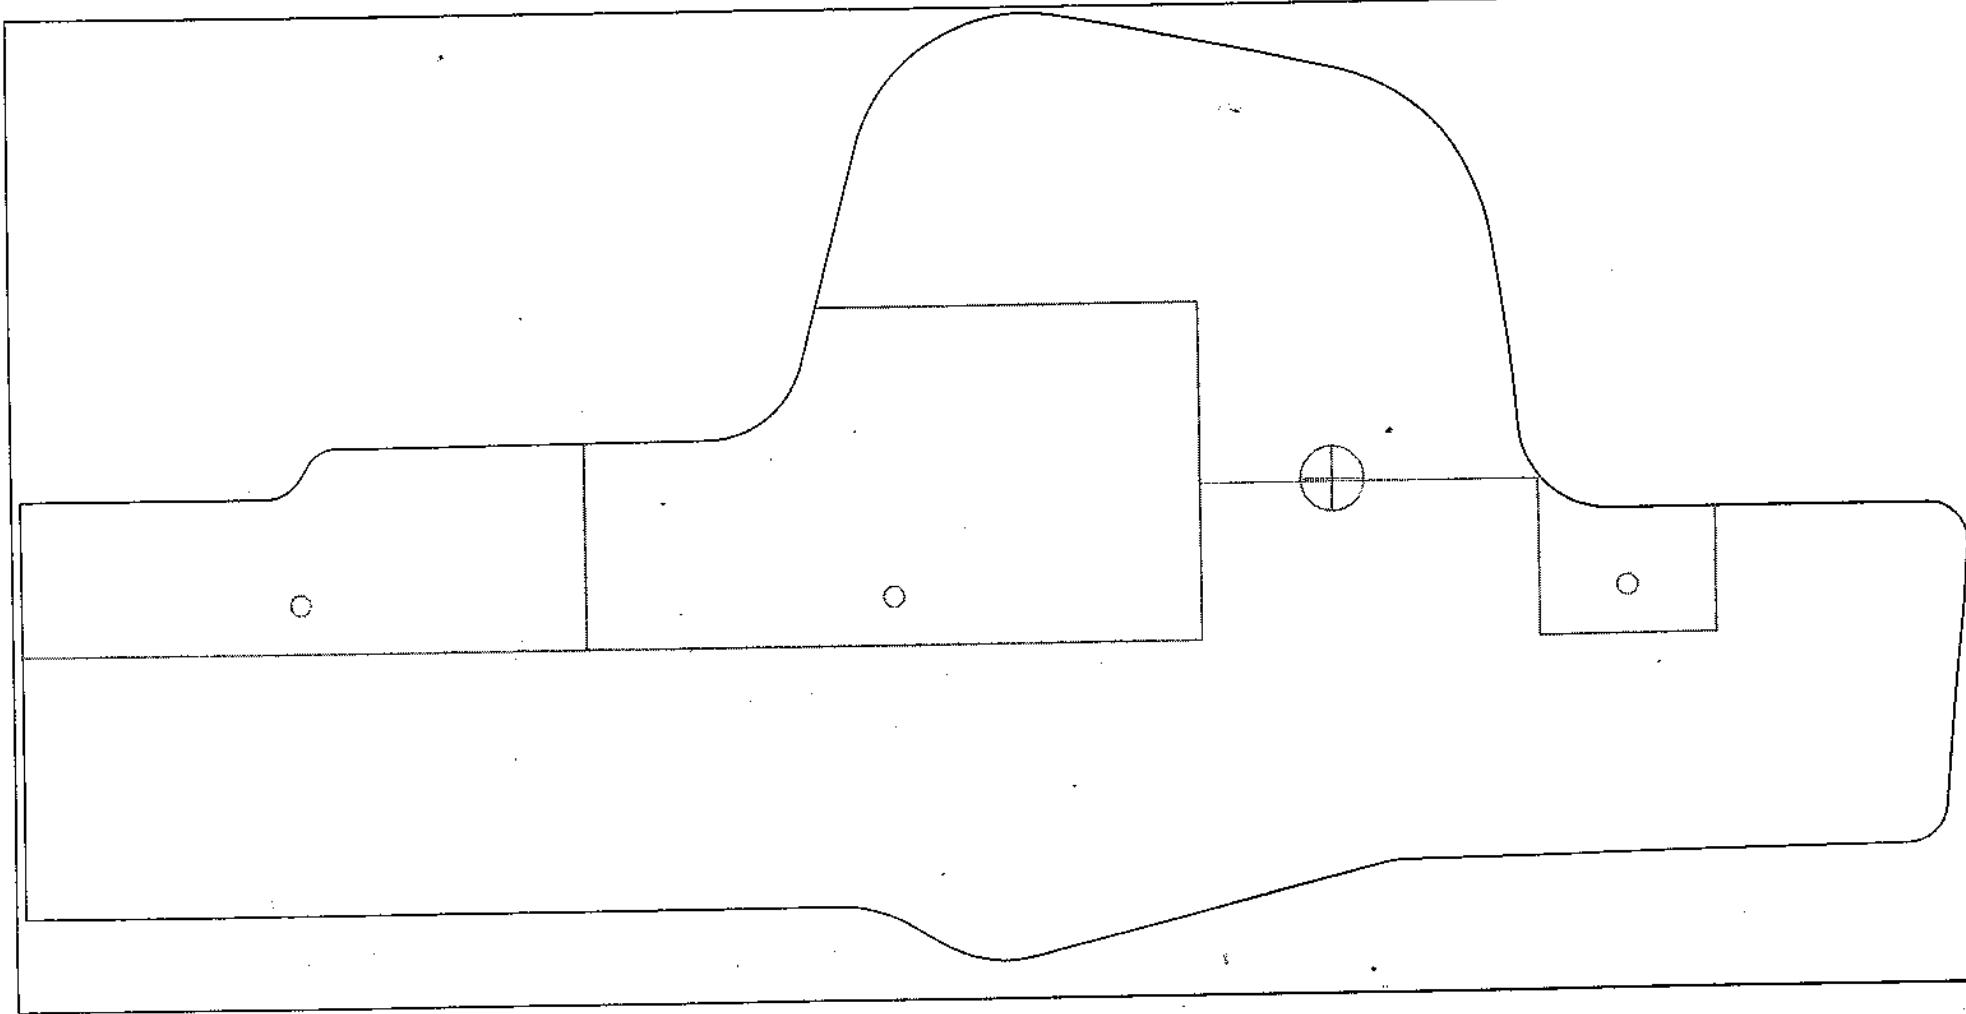

Part Name	340 FLOORS				
Part Number	jfloor02-----	Category	Standard		
Length	96"	Width	48"	Area	32sf
Dept	CAB	Mat	3/4in OBE/HOLY	Thick	0.750
Modified	06/08/98	Created	00/00/00	Q/Bt	1

Part Name	340 FLOORS				
Part Number	jfloor01-----	Category	Standard		
Length	96"	Width	48"	Area	32sf
Dept	CAB	Mat	3/4in" OBE/HOLY	Thick	0.750
Modified	5/17/99	Created	00/00/00	Q/Bt	1