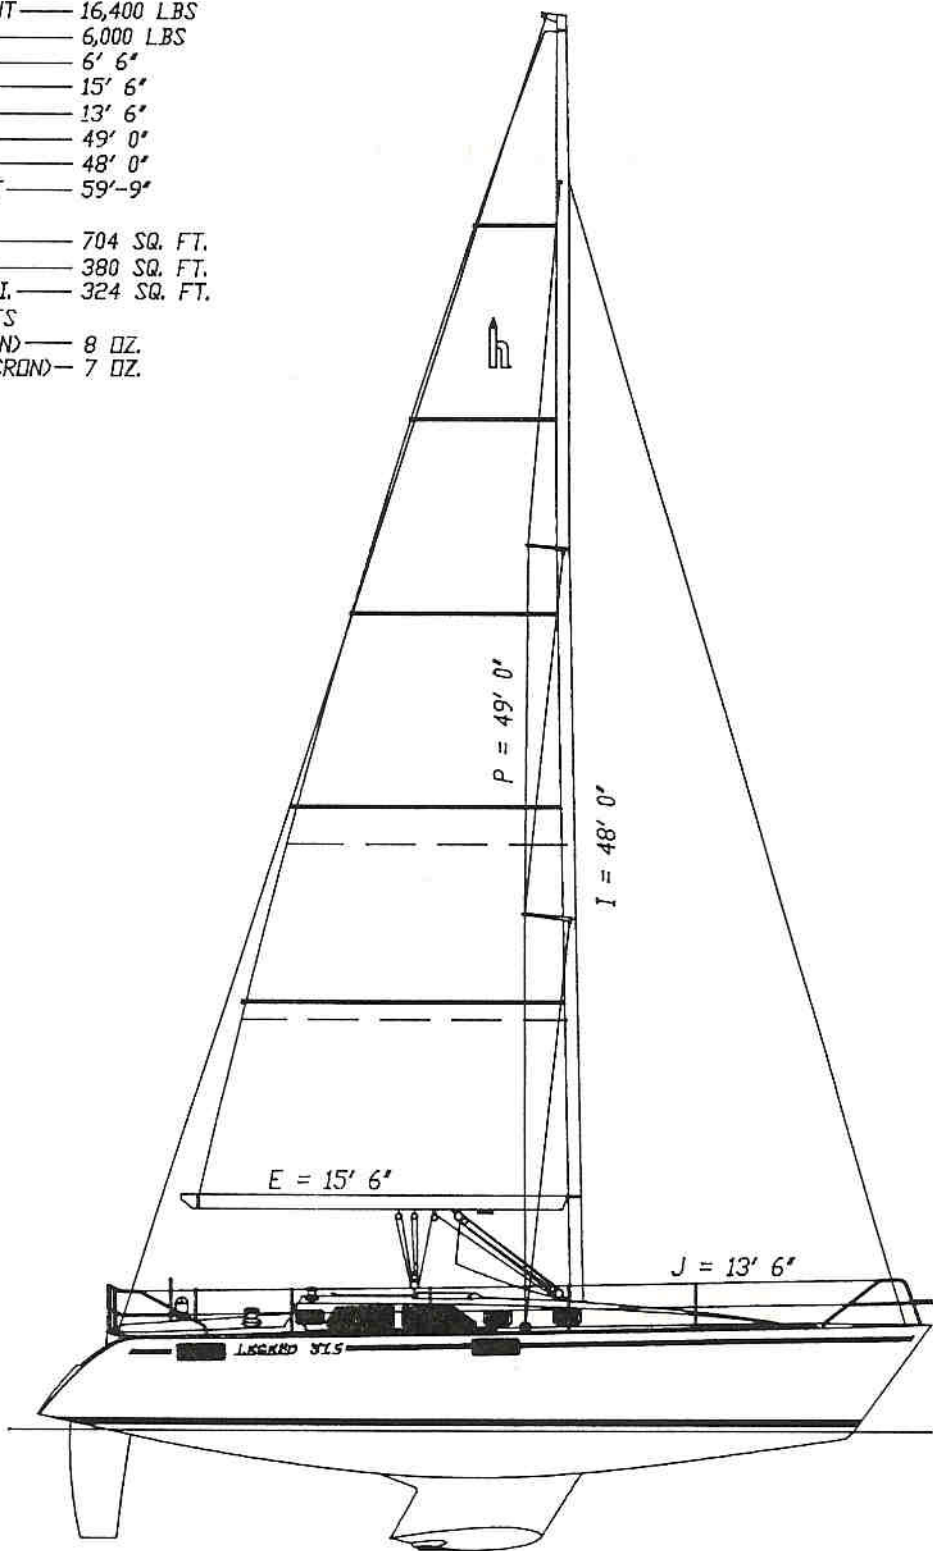

L.O.A. ————— 37' 6"
 L.W.L. ————— 31' 8"
 BEAM ————— 12' 10"
 DRAFT ————— 4' 11"
 DISPLACEMENT — 16,400 LBS
 BALLAST ————— 6,000 LBS
 HEADROOM ————— 6' 6"
 E ————— 15' 6"
 J ————— 13' 6"
 P ————— 49' 0"
 I ————— 48' 0"
 MAST HEIGHT — 59'-9"
 (from DWL)
 SAIL AREA ————— 704 SQ. FT.
 MAIN ————— 380 SQ. FT.
 100% FURETRI. — 324 SQ. FT.
 SAIL WEIGHTS
 MAIN (DACRON) — 8 OZ.
 LAPPER (DACRON) — 7 OZ.

HUNTER

LEGEND 37.5 SAIL PLAN H37A2630