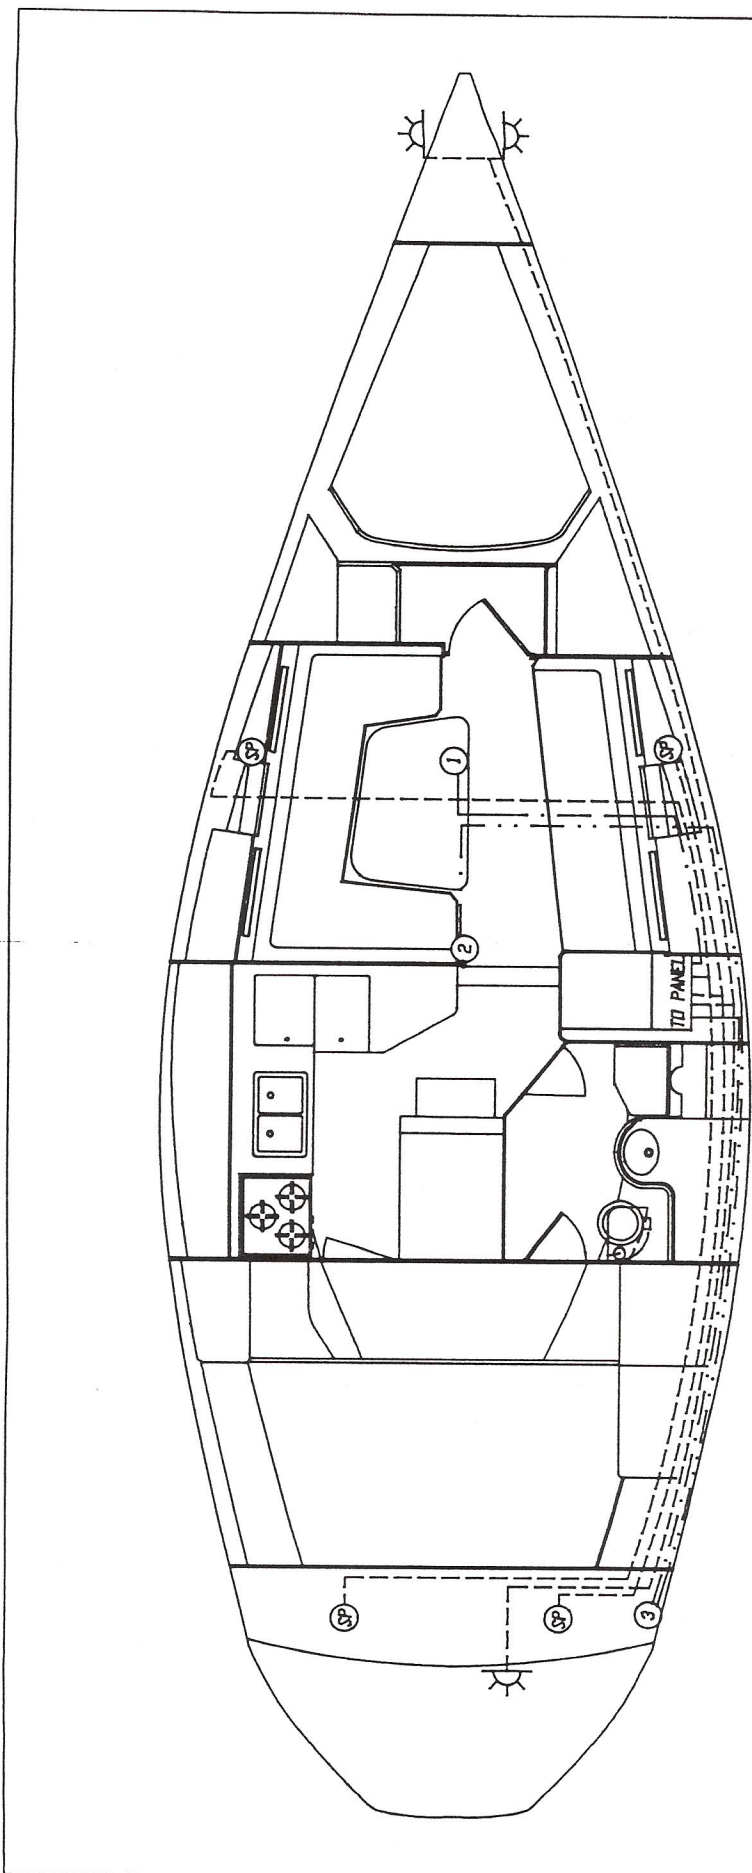

SHORE POWER  
TO BATTERY SWITCH PANEL

110V PANEL

**LINE TYPES**

- 14/2 WIRE ————
- 10/3 WIRE - - - - -
- 6 GAUGE WIRE - - - - -

**LEGEND**

- Φ 110V RECEPTACLE
- SHORE POWER RECEPTACLE

**LINE TYPES**

- 1 1/2" SHIELDVAC — — — — —
- 3/4" SHIELDVAC · · · · ·
- 1" SHIELDFLEX ·········

# HUNTER

LEGEND 37.5 WASTE WATER SYSTEM H37A2626

**LINE TYPES**

- 2/0 WIRE \_\_\_\_\_
- 14 GA. WIRE - - - - -

SOLAR PANEL INSTALLATION HUNA2623

**LEGEND**

- R STERN LIGHT
- G PORT BOW LIGHT
- P STARBOARD BOW LIGHT
- B SPEAKER
- W MAST LIGHT
- SP SOLAR PANEL
- 1 BATTERY SELECTOR SWITCH
- 2
- 3