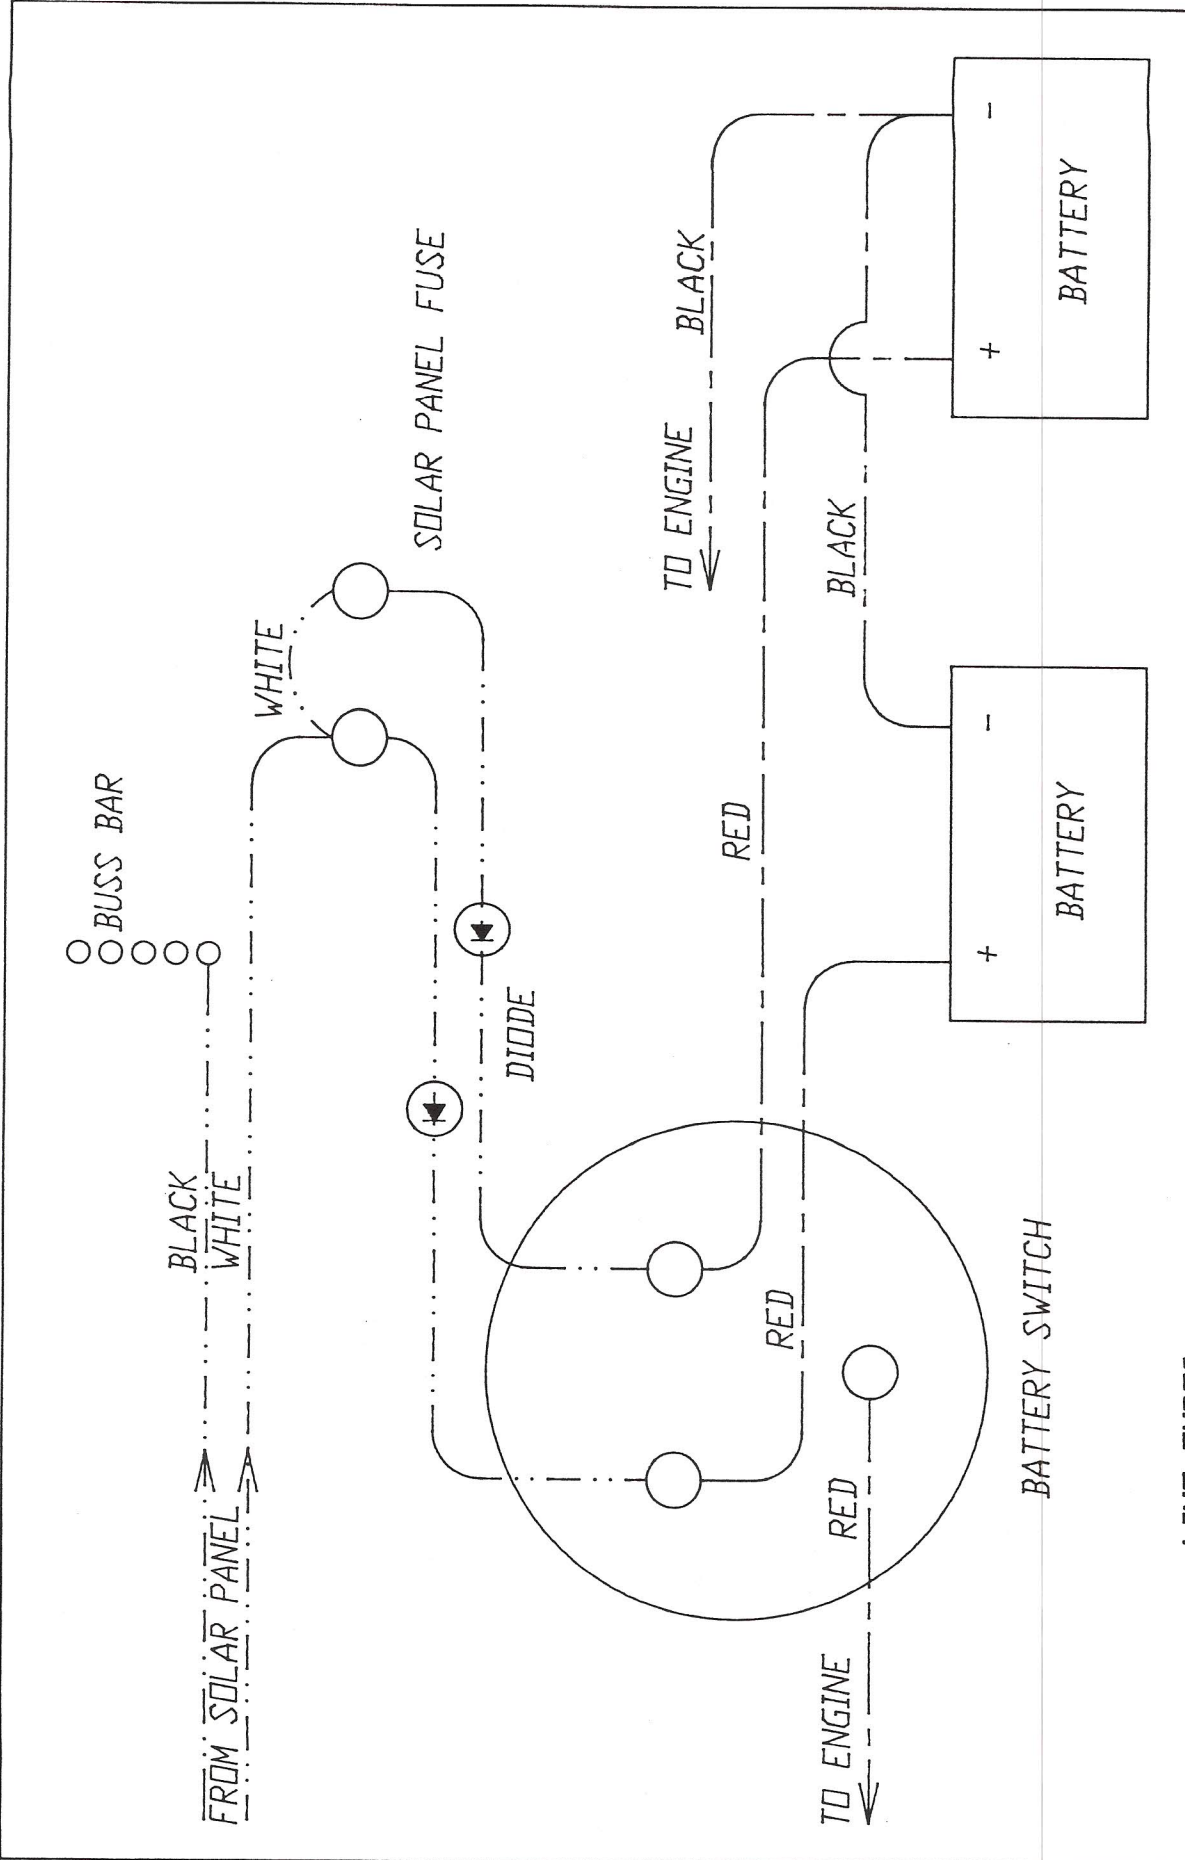

LINE TYPES

- 2/0 WIRE _____
- 14 GA. WIRE - - - - -