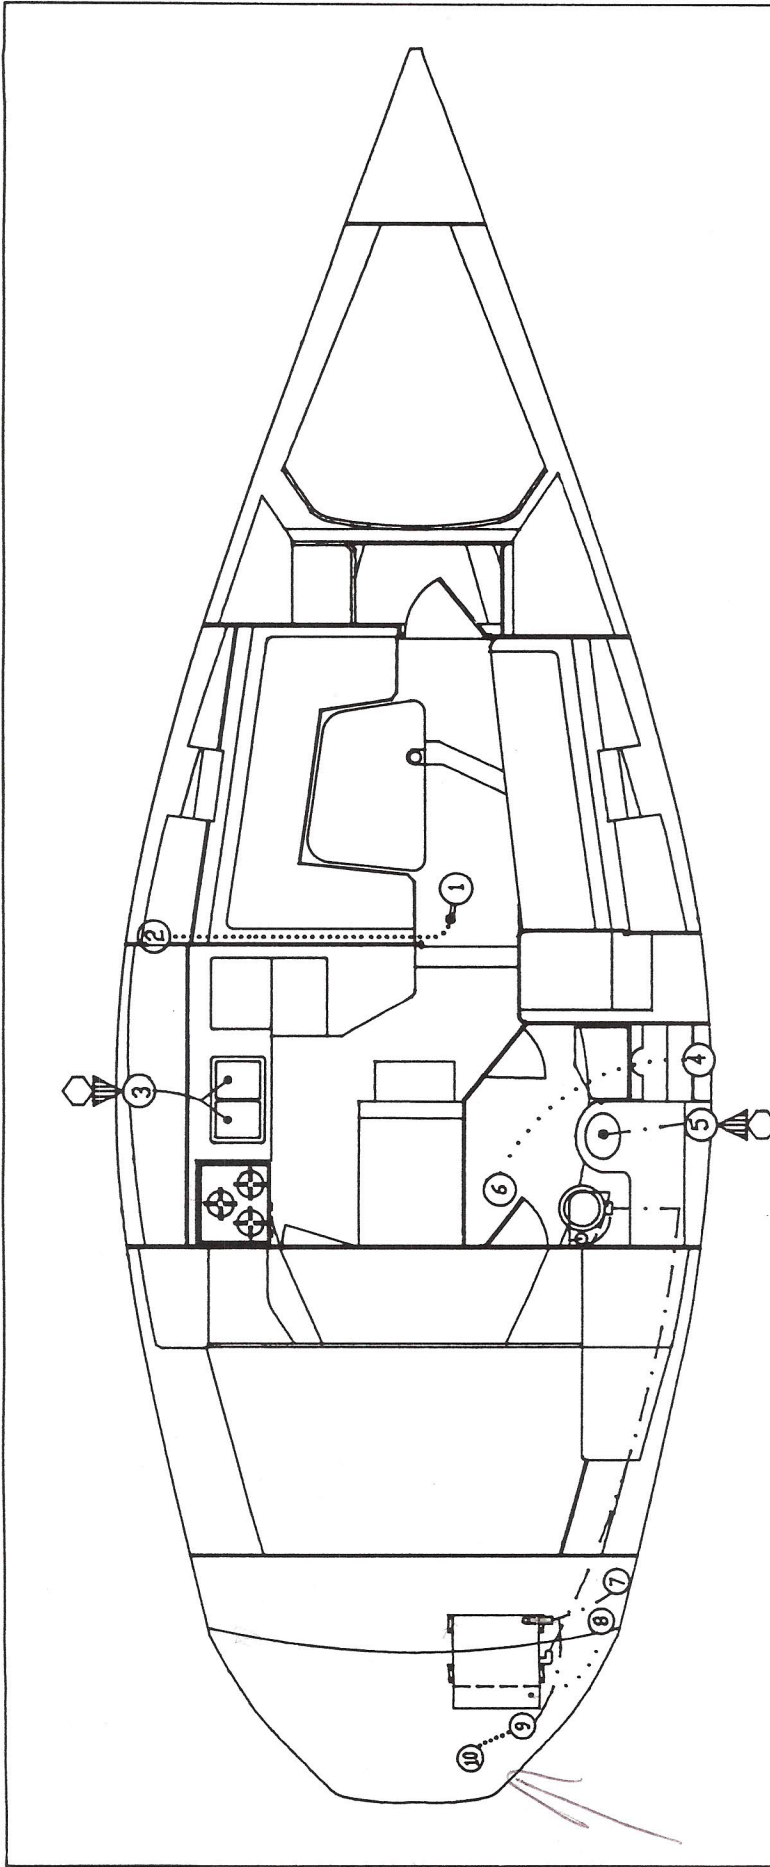

SHORE POWER  
TO BATTERY SWITCH PANEL

110V PANEL

**LINE TYPES**

- 14/2 WIRE ————
- 10/3 WIRE - - - - -
- 6 GAUGE WIRE - - - - -

**LEGEND**

- Φ 110V RECEPTACLE
- SHORE POWER RECEPTACLE

# HUNTER

LEGEND 37.5 110 VOLT SCHEMATIC H37A2624

**LEGEND**

- ① KEEL SUMP BILGE PUMP
- ② KEEL SUMP PUMP-OUT THRU HULL
- ③ GALLEY SINK DRAIN THRU HULL
- ④ SHOWER SUMP PUMP-OUT THRU HULL
- ⑤ VANITY SINK DRAIN THRU HULL
- ⑥ SHOWER SUMP BILGE PUMP
- ⑦ DECK WASTE PUMP-OUT
- ⑧ WASTE VENT
- ⑨ MACERATOR
- ⑩ WASTE PUMP-OUT THRU HULL
- ▲ BRASS THRU HULL (GALLEY 1 1/2", VANITY 1 1/4")
- ◇ BALL VALVE (GALLEY 1 1/2", VANITY 1 1/4")

**LINE TYPES**

- 1 1/2" SHIELDVAC — — — — —
- 3/4" SHIELDVAC · · · · ·
- 1" SHIELDFLEX ·········