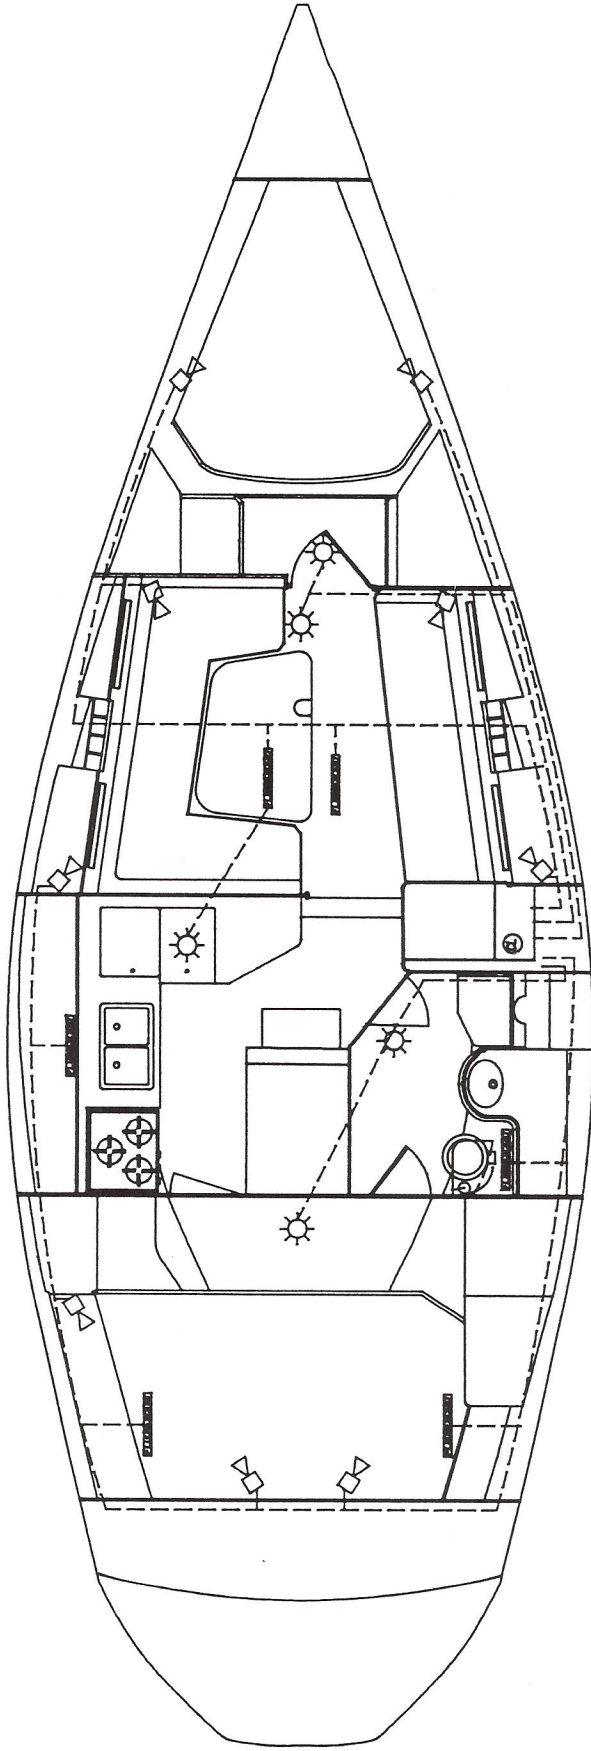

SHORE POWER  
TO BATTERY SWITCH PANEL

110V PANEL

**LINE TYPES**

- 14/2 WIRE ————
- 10/3 WIRE - - - - -
- 6 GAUGE WIRE - - - - -

**LEGEND**

- Φ 110V RECEPTACLE
- SHORE POWER RECEPTACLE

# HUNTER

LEGEND 37.5 WASTE WATER SYSTEM H37A2626

**LINE TYPES**

- 2/0 WIRE \_\_\_\_\_
- 14 GA. WIRE - - - - -

SOLAR PANEL INSTALLATION HUNA2623

**LEGEND**

- R STERN LIGHT
- G PORT BOW LIGHT
- P STARBOARD BOW LIGHT
- B SPEAKER
- W MAST LIGHT
- SP SOLAR PANEL
- 1 BATTERY SELECTOR SWITCH
- 2
- 3

**LINE TYPES**

- 16 GAUGE WIRE
- SOLAR PANEL POWER WIRE
- 12 GAUGE WIRE (BILGE PUMP)
- MAST LIGHT HARNESS

**MAST LIGHT HARNESS**

SYMBOL	COLOR	GAUGE	APPLICATION
R	RED	16	MAST, ANCHOR LIGHT
G	GREEN	16	MAST, MAST STEERING
P	PURPLE	16	MAST, DECK LIGHT
B	BLACK	12	GROUND
W	WHITE	COAX	VHF RADIO ANTENNA

# HUNTER

**LEGEND**

☀ DOME LIGHT

▭ 15' FLUORESCENT LIGHT

△ SWIVEL LIGHT

⊕ CHART LIGHT

**LINE TYPE**

----- 16 GAUGE WIRE