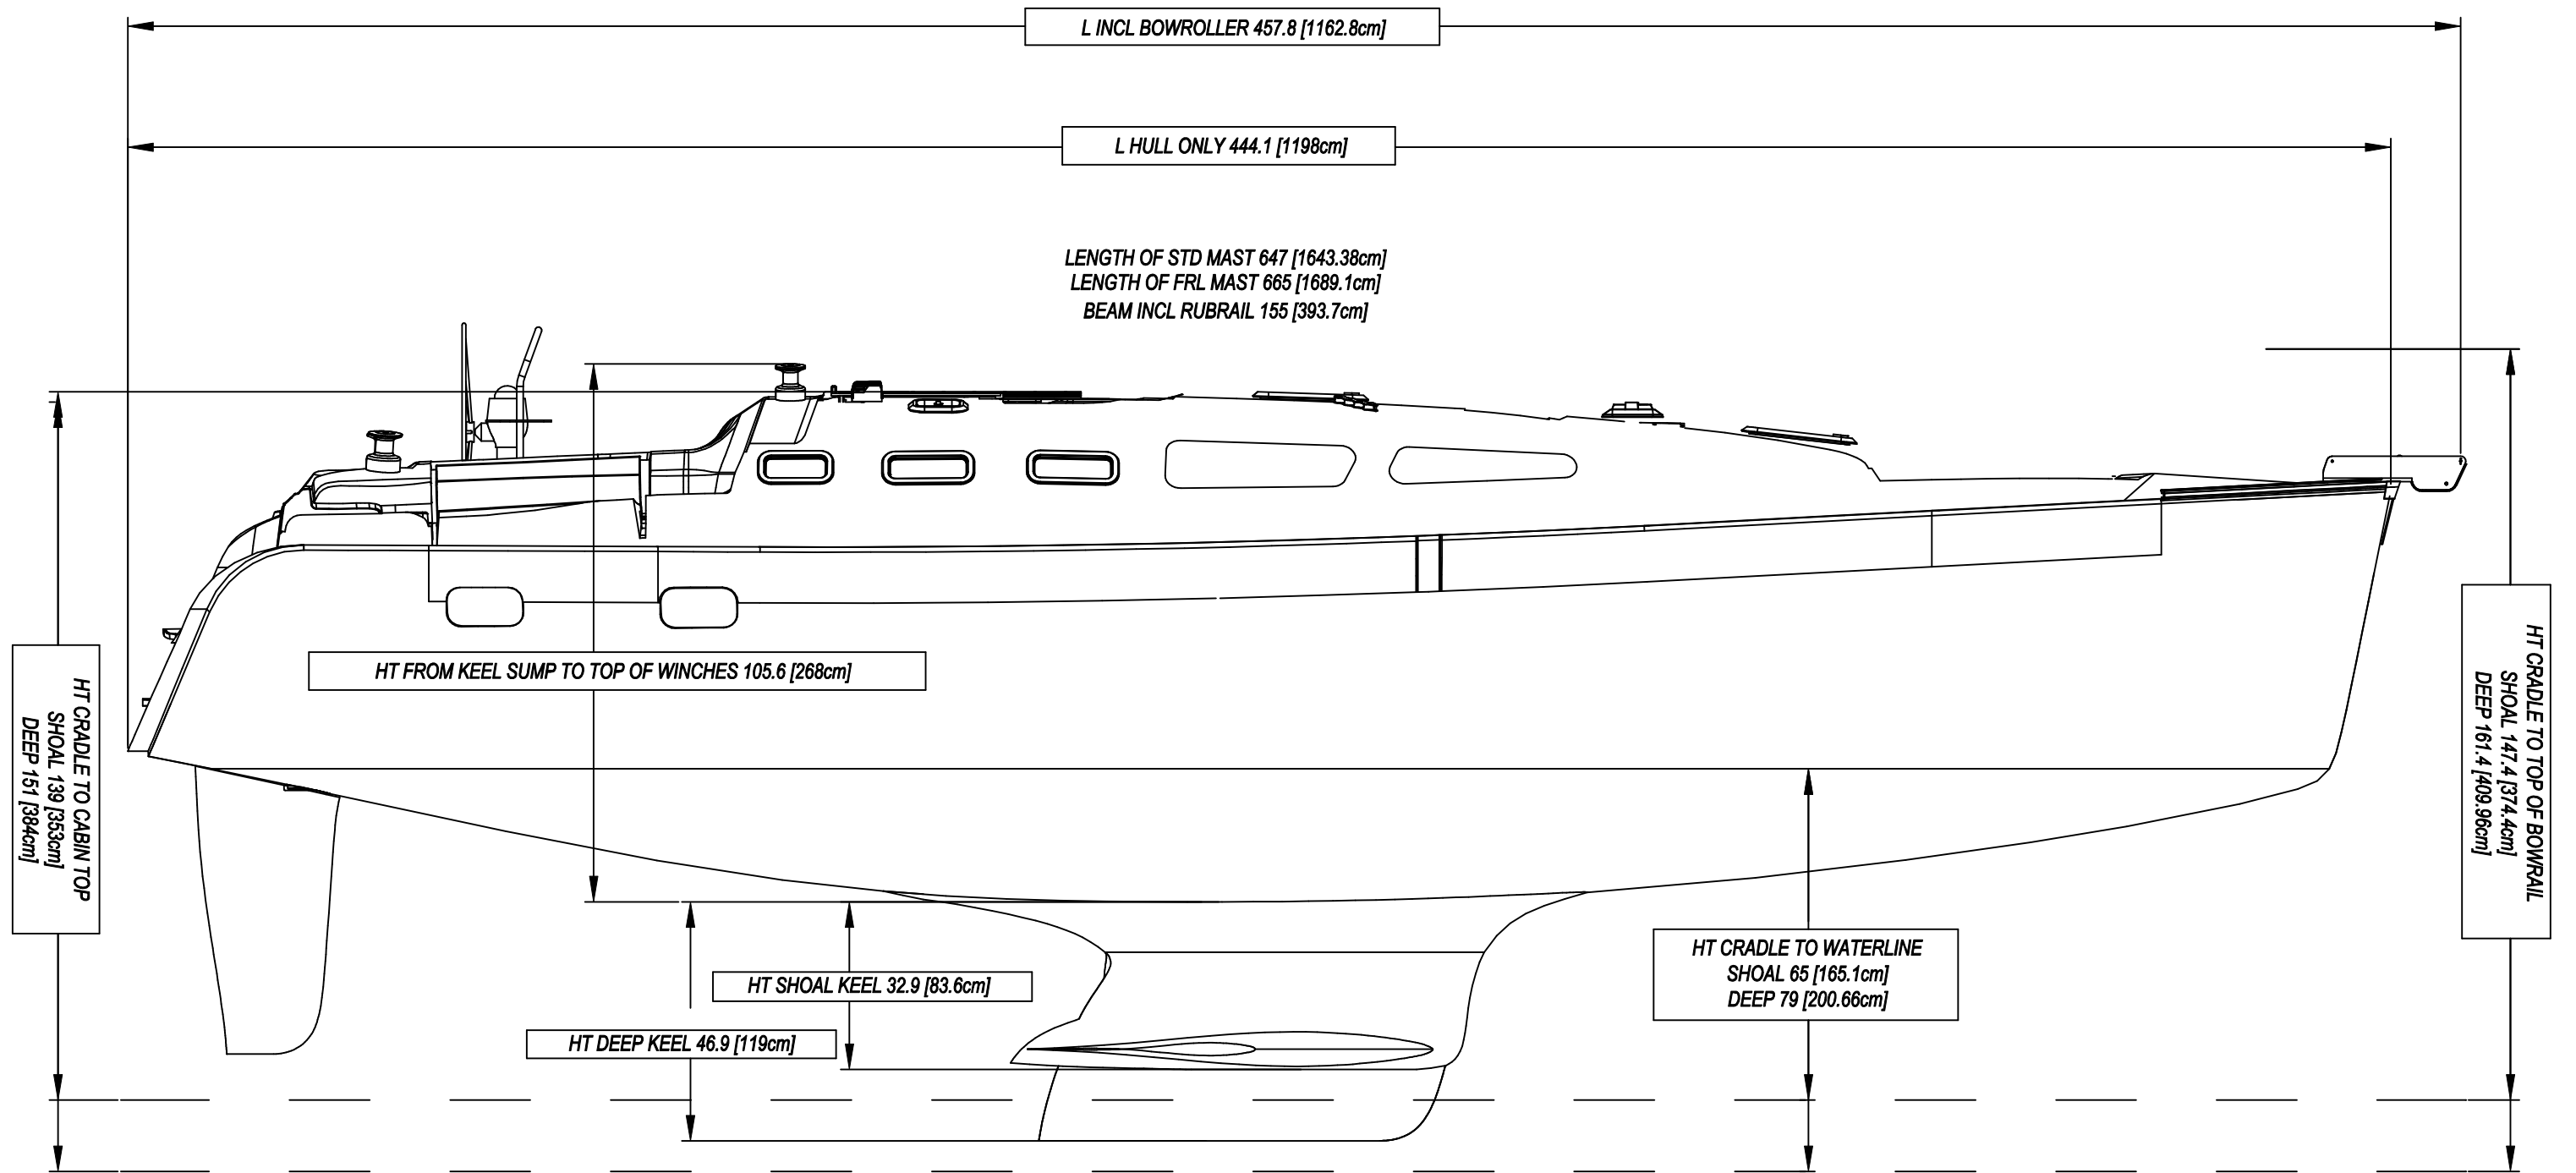

H38 SHIPPING MEASUREMENTS

DIMENSIONED IN INCHES, METRIC IN BRACKETS

CRADLE HEIGHT IS 6" [15.24cm]

INDICATES BASE OF CRADLE