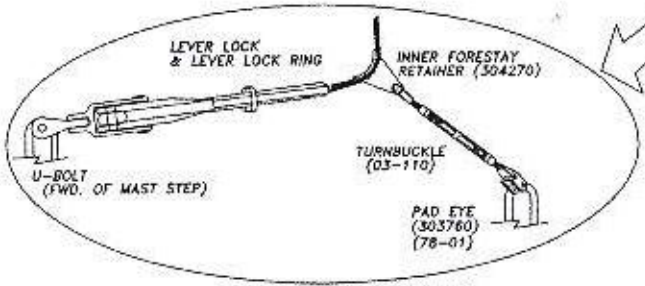

OR

NOTE: INSTALL LOCK RING OVER HANDLE, PRIOR TO INNER FORESTAY INSTALLATION

STAYSAIL CONFIGURATION IN USE

CONFIGURATION WHEN NOT IN USE

H410 OPTIONAL STAYSAIL LAYOUT

DESIGNED BY: 410B054BHEW	SEARCH NO: NONE
DATE: ENGINEERING DEPT	DATE: 9/15/98