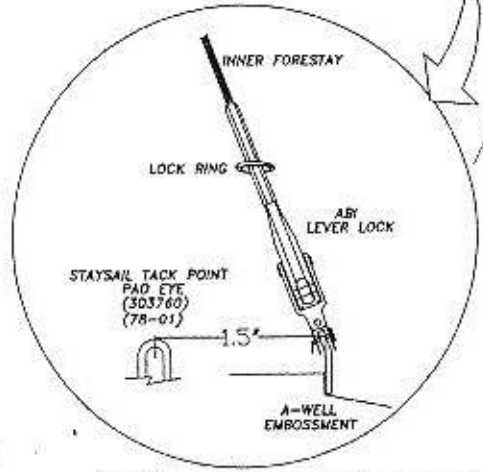

OR

NOTE: INSTALL LOCK RING OVER HANDLE, PRIOR TO INNER FORESTAY INSTALLATION

STAYSAIL CONFIGURATION IN USE

CONFIGURATION WHEN NOT IN USE

H410 OPTIONAL STAYSAIL LAYOUT

DESIGNED BY: 410B054BHEW	SEARCH NO: NONE
DATE: ENGINEERING DEPT	DATE: 9/15/98