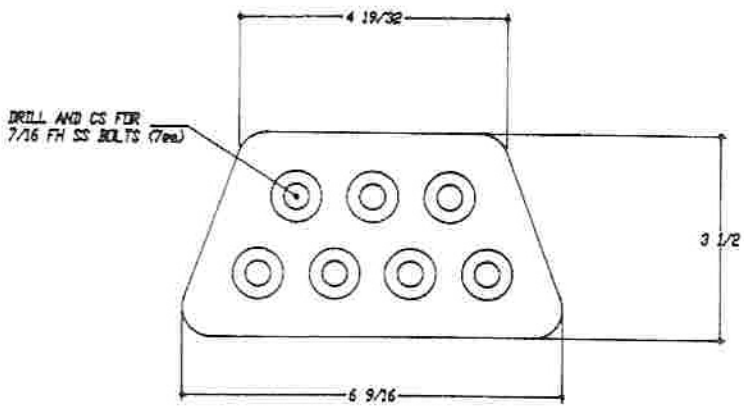

COVER PLATE

BACKING PLATE

LEGEND 42 INNER STAY CHAIN PLATE H43A2642