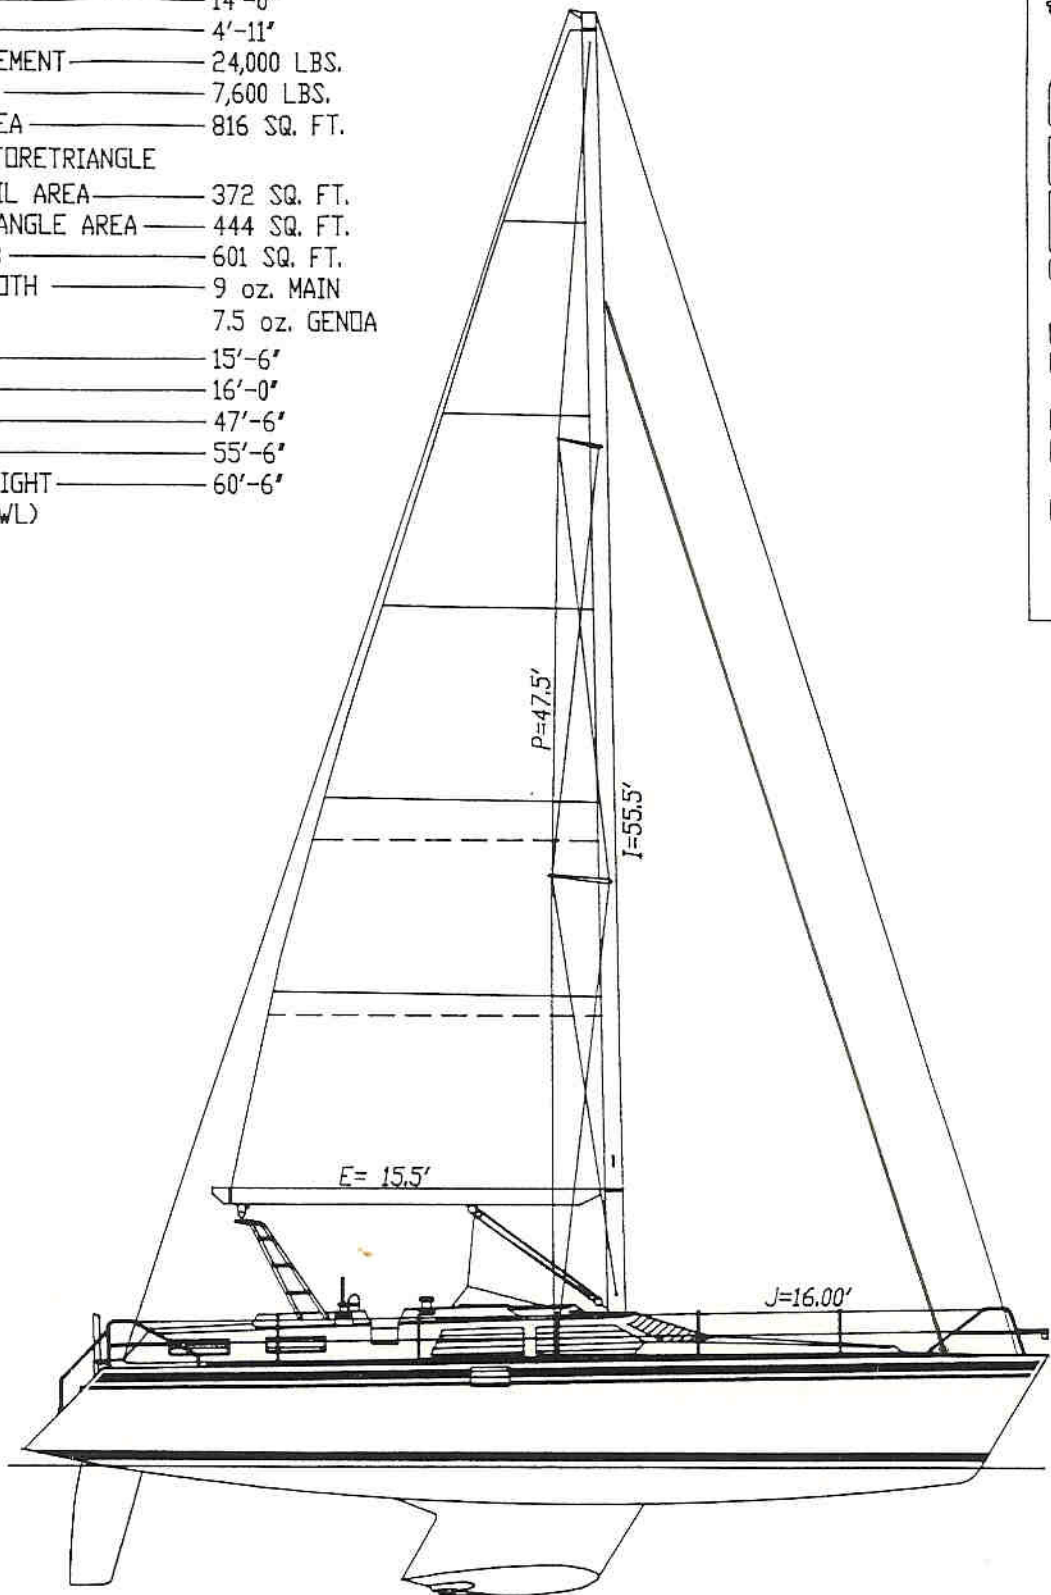

L.O.A.	42'-6"
L.W.L.	38'-0"
BEAM	14'-0"
DRAFT	4'-11"
DISPLACEMENT	24,000 LBS.
BALLAST	7,600 LBS.
SAIL AREA	816 SQ. FT.
@ 100% FORETRIANGLE	
MAIN SAIL AREA	372 SQ. FT.
FORETRIANGLE AREA	444 SQ. FT.
130% JIB	601 SQ. FT.
SAIL CLOTH	9 oz. MAIN
	7.5 oz. GENOA
E	15'-6"
J	16'-0"
P	47'-6"
I	55'-6"
MAST HEIGHT	60'-6"
(from DWL)	

HUNTER

PASSAGE 42 SAIL PLAN H42A2609