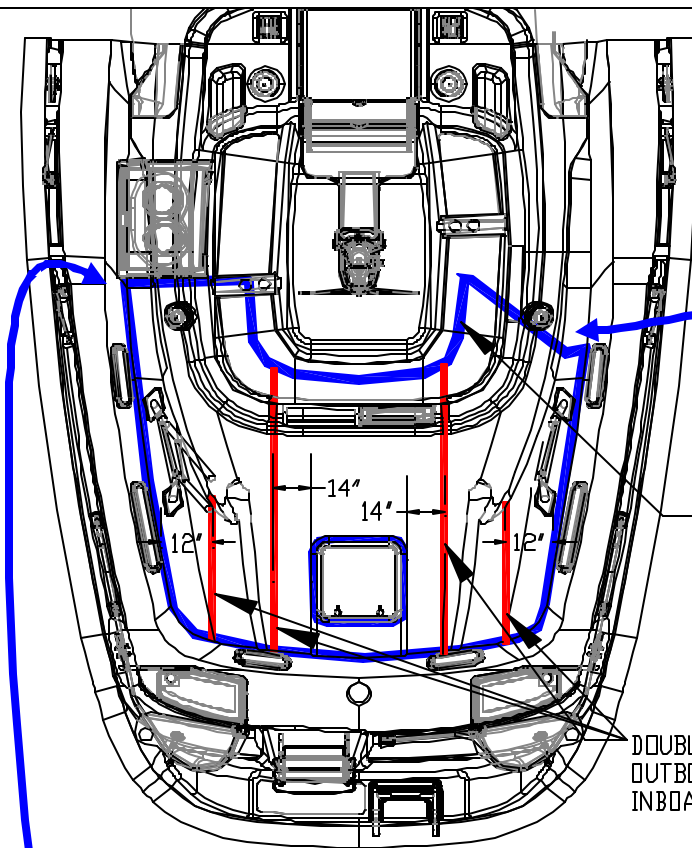

# H45cc Whisper Aft Cabin Whisper Installation

SINGLE TRACKS AROUND HEADLINER  
PANEL RADIUS LINE, PORTLIGHT  
PANEL TRIM AND KICKBOARD  
HEADLINER PANEL RADIUS LINE

DOUBLE TRACKS  
OUTBOARD TRACK 12" FROM PORTLIGHT PANEL UPPER TRIM  
INBOARD TRACK 14" FROM HATCH RING FLANGE