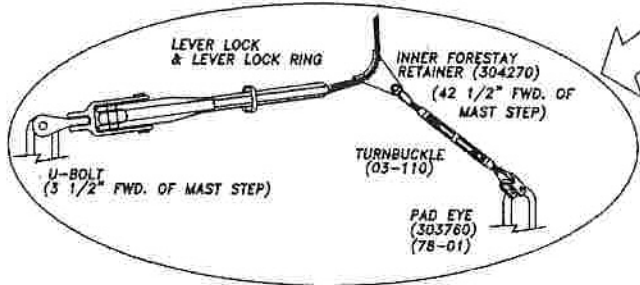

NOTE: INSTALL LOCK RING OVER HANDLE, PRIOR TO INNER FORESTAY INSTALLATION
STAYSAIL CONFIGURATION IN USE

CONFIGURATION WHEN NOT IN USE

DRAWING TITLE P450 OPTIONAL STAYSAIL LAYOUT	
DRAWING NO. 450B054B	REVISION NO. NONE
DESIGNED BY ENGINEERING DEPT	DATE 11/13/98