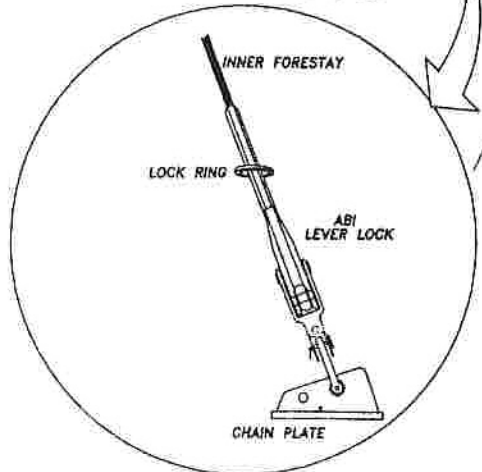

NOTE: INSTALL LOCK RING OVER HANDLE, PRIOR TO INNER FORESTAY INSTALLATION
STAYSAIL CONFIGURATION IN USE

CONFIGURATION WHEN NOT IN USE

DRAWING TITLE P450 OPTIONAL STAYSAIL LAYOUT	
DRAWING NO. 450B054B	REVISION NO. NONE
DESIGNED BY ENGINEERING DEPT	DATE 11/13/98