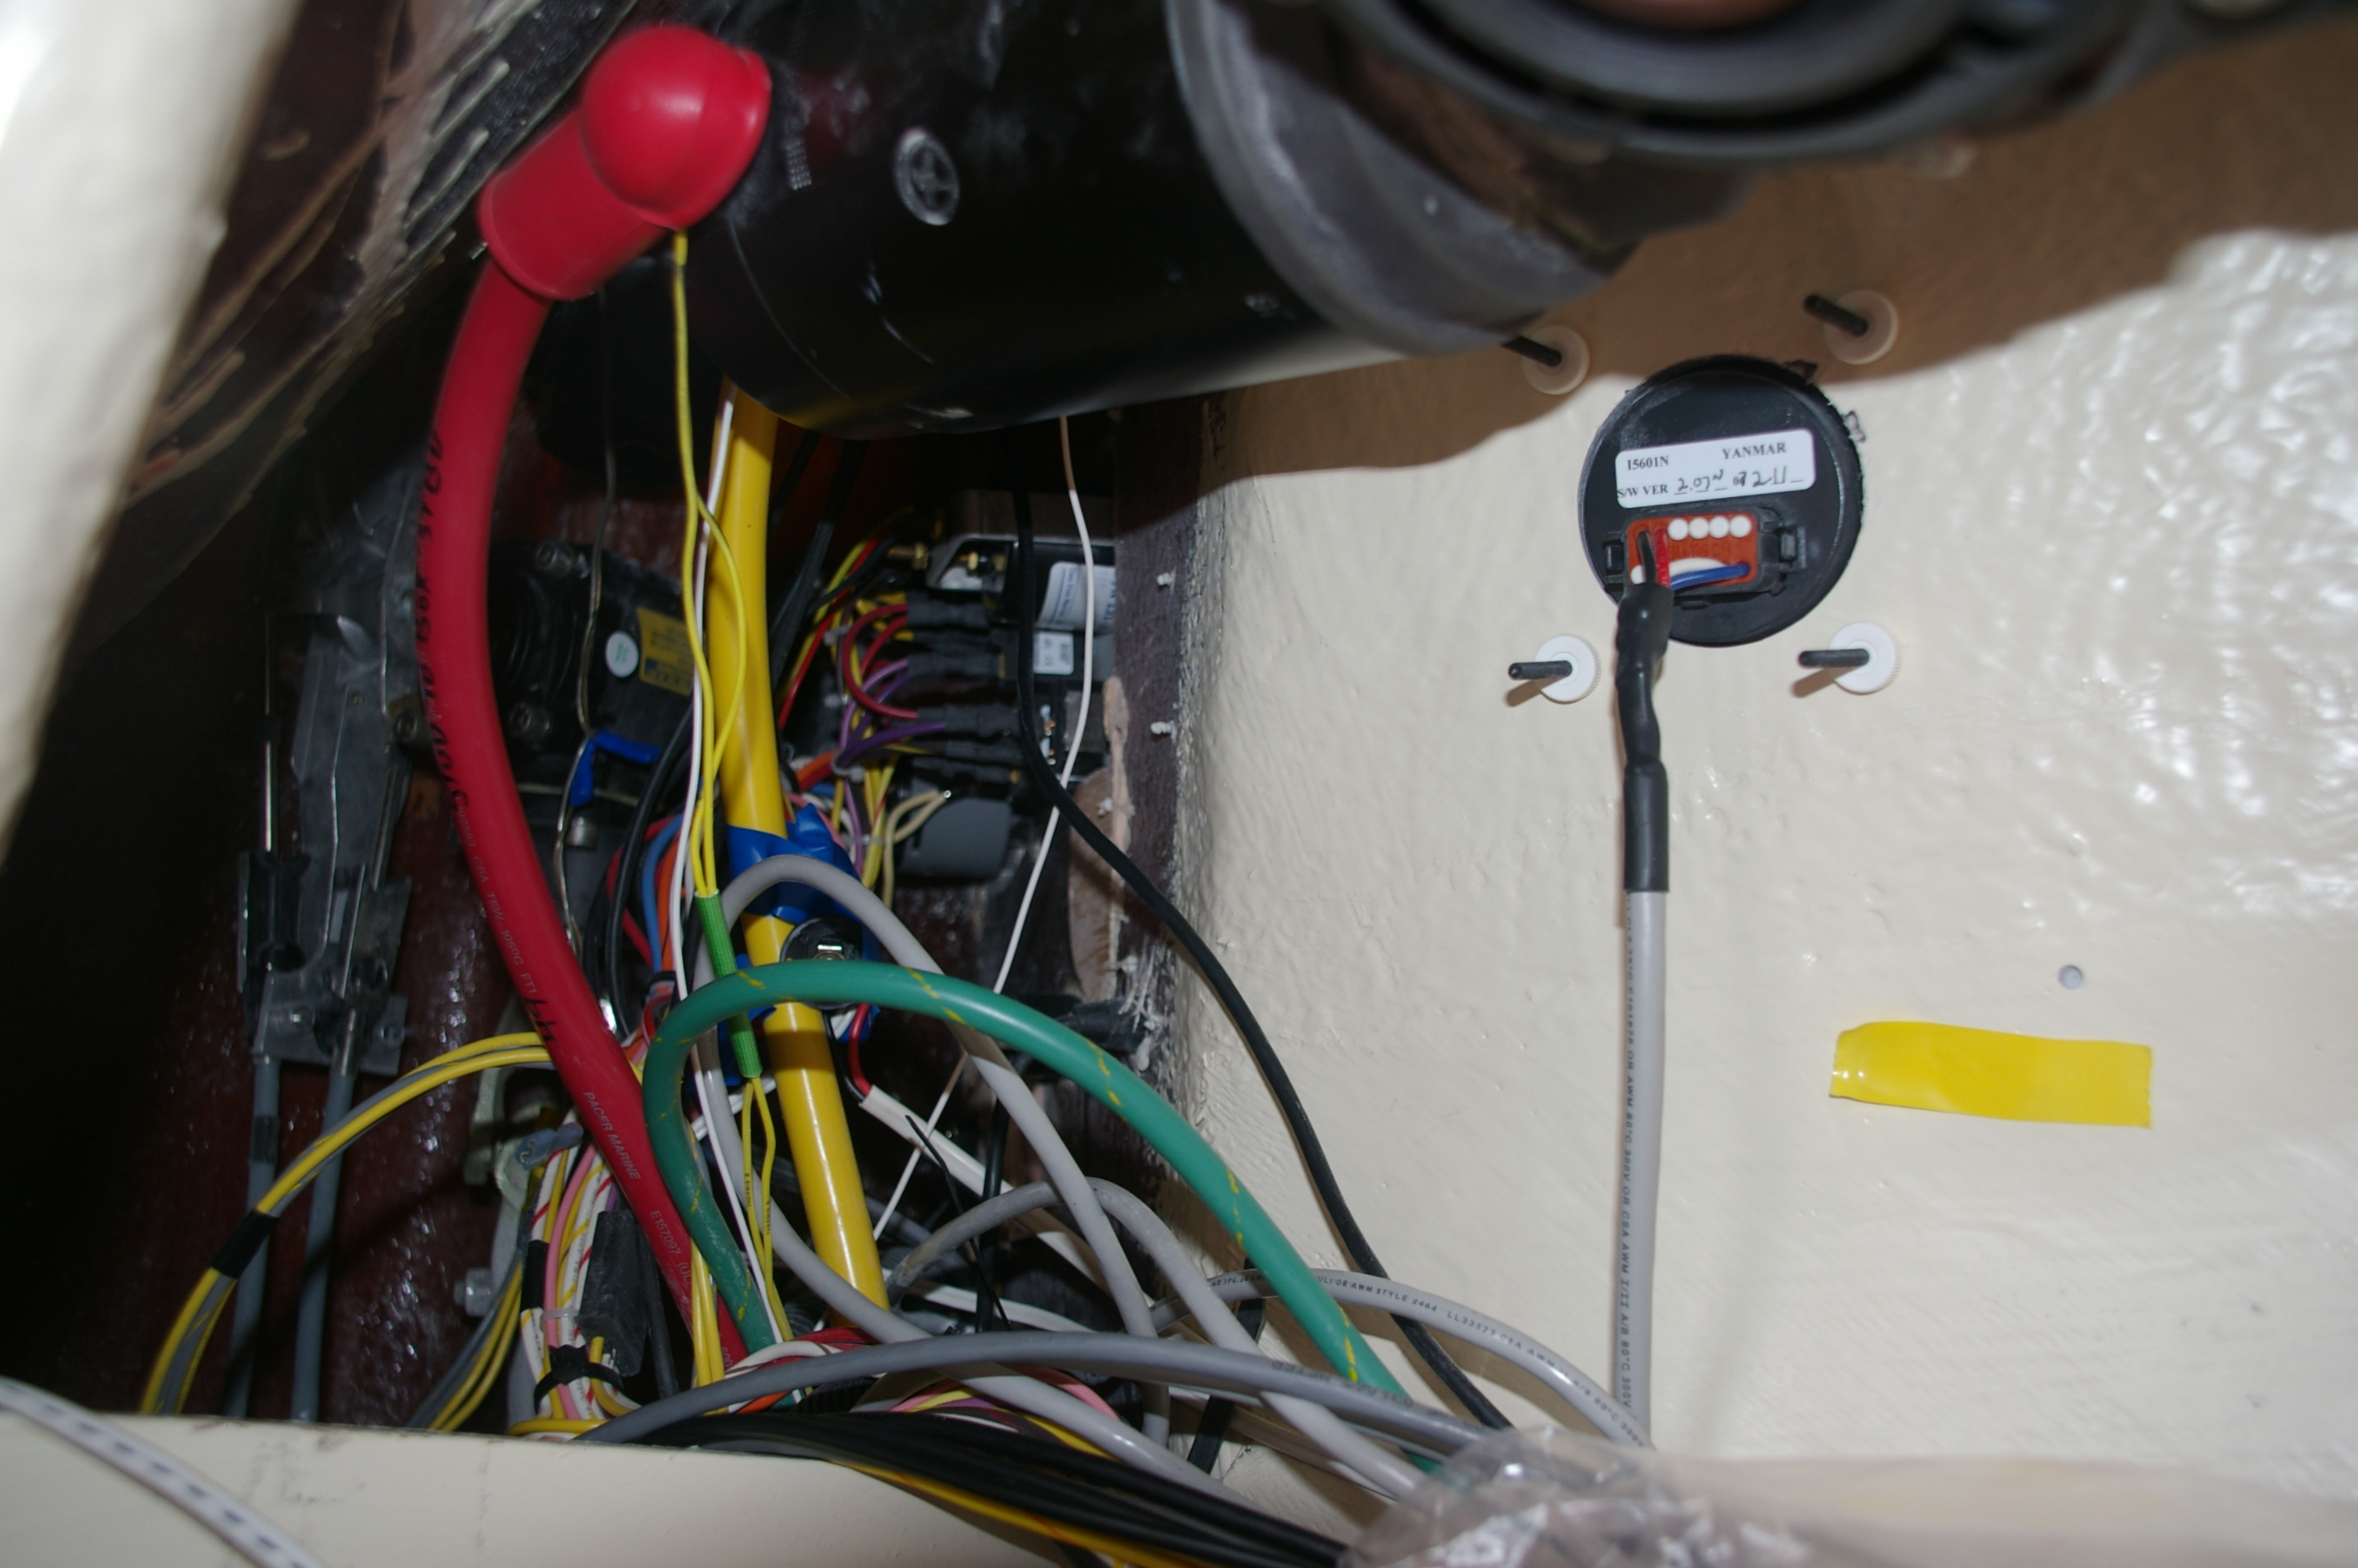

Warning Indicator 6
Warning Indicator 5
PIM Alarm 4
CAN 3
Sender Inputs 2
Power/ Fuel Flow 1

Telex Electronics
1000 Performance Package Fuel Controller
SPECIFICATIONS: Sensors: F1, S400, F400, F401, S401, S402, S403
Sensors: S300
Made in USA

15601N
YANMAR
SW VER 2.07 07211

Yellow tape

Red cable with text: *YANMAR*, *15601N*, *SW VER 2.07 07211*

Grey cable with text: *ULIOR AWM STYLE 2464 LL3222Y-08A AWG18 85°C 300V*

Grey cable with text: *ULIOR AWM STYLE 2464 LL3222Y-08A AWG18 85°C 300V*