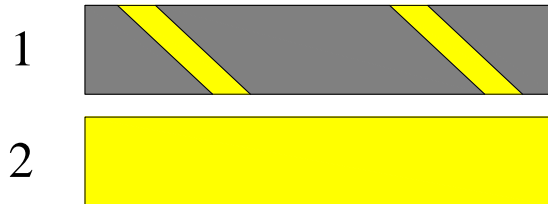

**25  
OPTION KIT**

REVISION  
A: 12/3/04  
B: 12/16/04  
C:

**COOLER OPTION KIT**

NUMBER	SIZE	COLOR	LENGTH	DESCRIPTION
1	12 GA	RED/BLACK	15'	COOLER
2	12 GA	YELLOW	15'	COOLER NEG

**COMPASS OPTION KIT**

ADD CONDUIT TO ENTIRE LENGTH  
-6" AT EACH END

NUMBER	SIZE	COLOR	LENGTH	DESCRIPTION
1	16 GA	GRAY/YELLOW	5'	COMPASS LIGHT
2	16 GA	YELLOW	5'	COMPASS LIGHT NEG