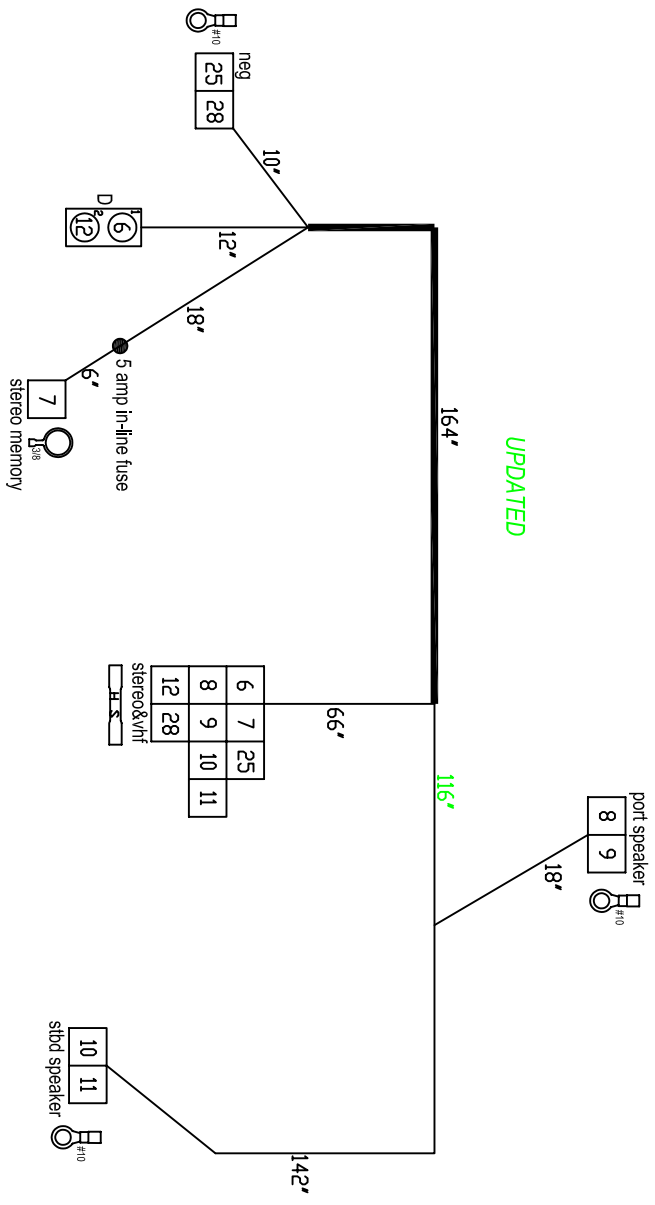

DEUTSCH DT SERIES
FEMALE HOUSING W/MALE PINS

UPDATED

#29 SHORE POWER 18 Feet

- = CONDUIT
- BARREL
- #10 RING
- 1/4" RING
- 5/16" RING
- 3/8 RING
- 1/4 SLIDE
- 1/4 SLIDE W/PIGGYBACK

PROPRIETARY INFORMATION THIS DRAWING CONTAINS INFORMATION FOR WHICH HUNTER MARINE CORPORATION HAS PROPRIETARY RIGHTS

HUNTER *h27*

DRAWING TITLE: **OPTIONAL DECK HARNESS**

DRAWN BY: JLK	DATE: 6-Oct-04	SHEET: 1	OF: 1
SCALE: 0.045	HUNTER PART NO: TBD	REVISION: C	DRAW # drawing number