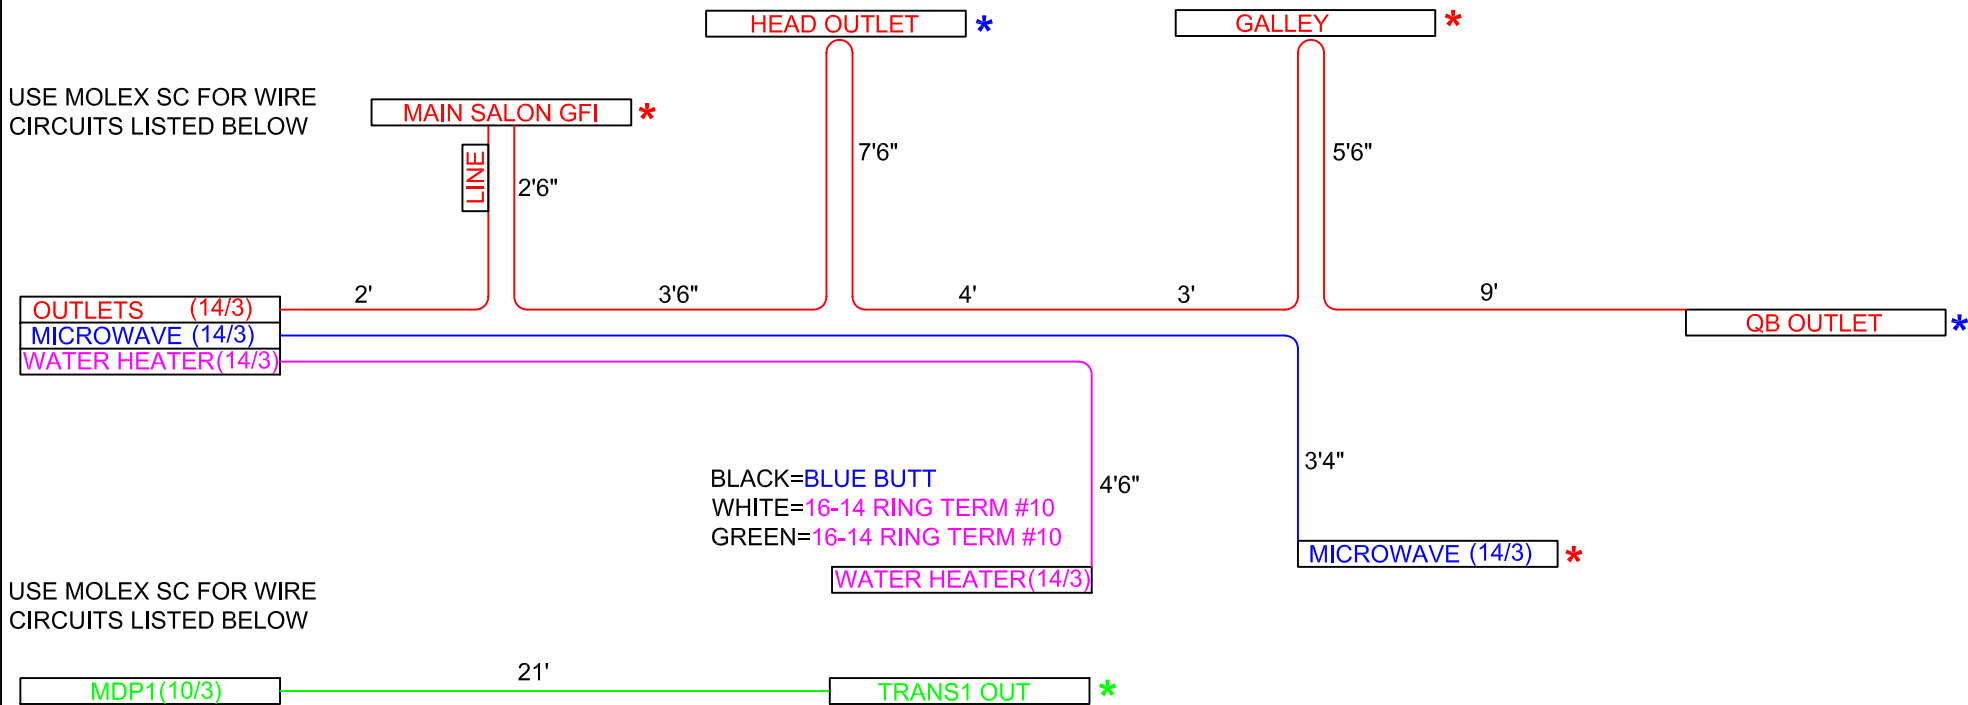

LEGEND:

- \* = 16-14 CAPTIVE SPADE #8
- \* = 12-10 CAPTIVE SPADE #8
- \* = 16-14 RING TERM. #10
- \* = 12-10 RING TERM. #10
- \* = 12-10 RING TERM. 1/4"

NOTE: CONDUIT ALL HARNESSES COMPLETELY

REV. 4/10/2007

# 31 AC WIRES

USE MOLEX SC FOR WIRE CIRCUITS LISTED BELOW

USE MOLEX SC FOR WIRE CIRCUITS LISTED BELOW

- MDP1(10/3) = 21'
- OUTLETS(14/3) = 52'6"
- MICROWAVE(14/3) = 15'10"
- WATER HEATER(14/3) = 14'