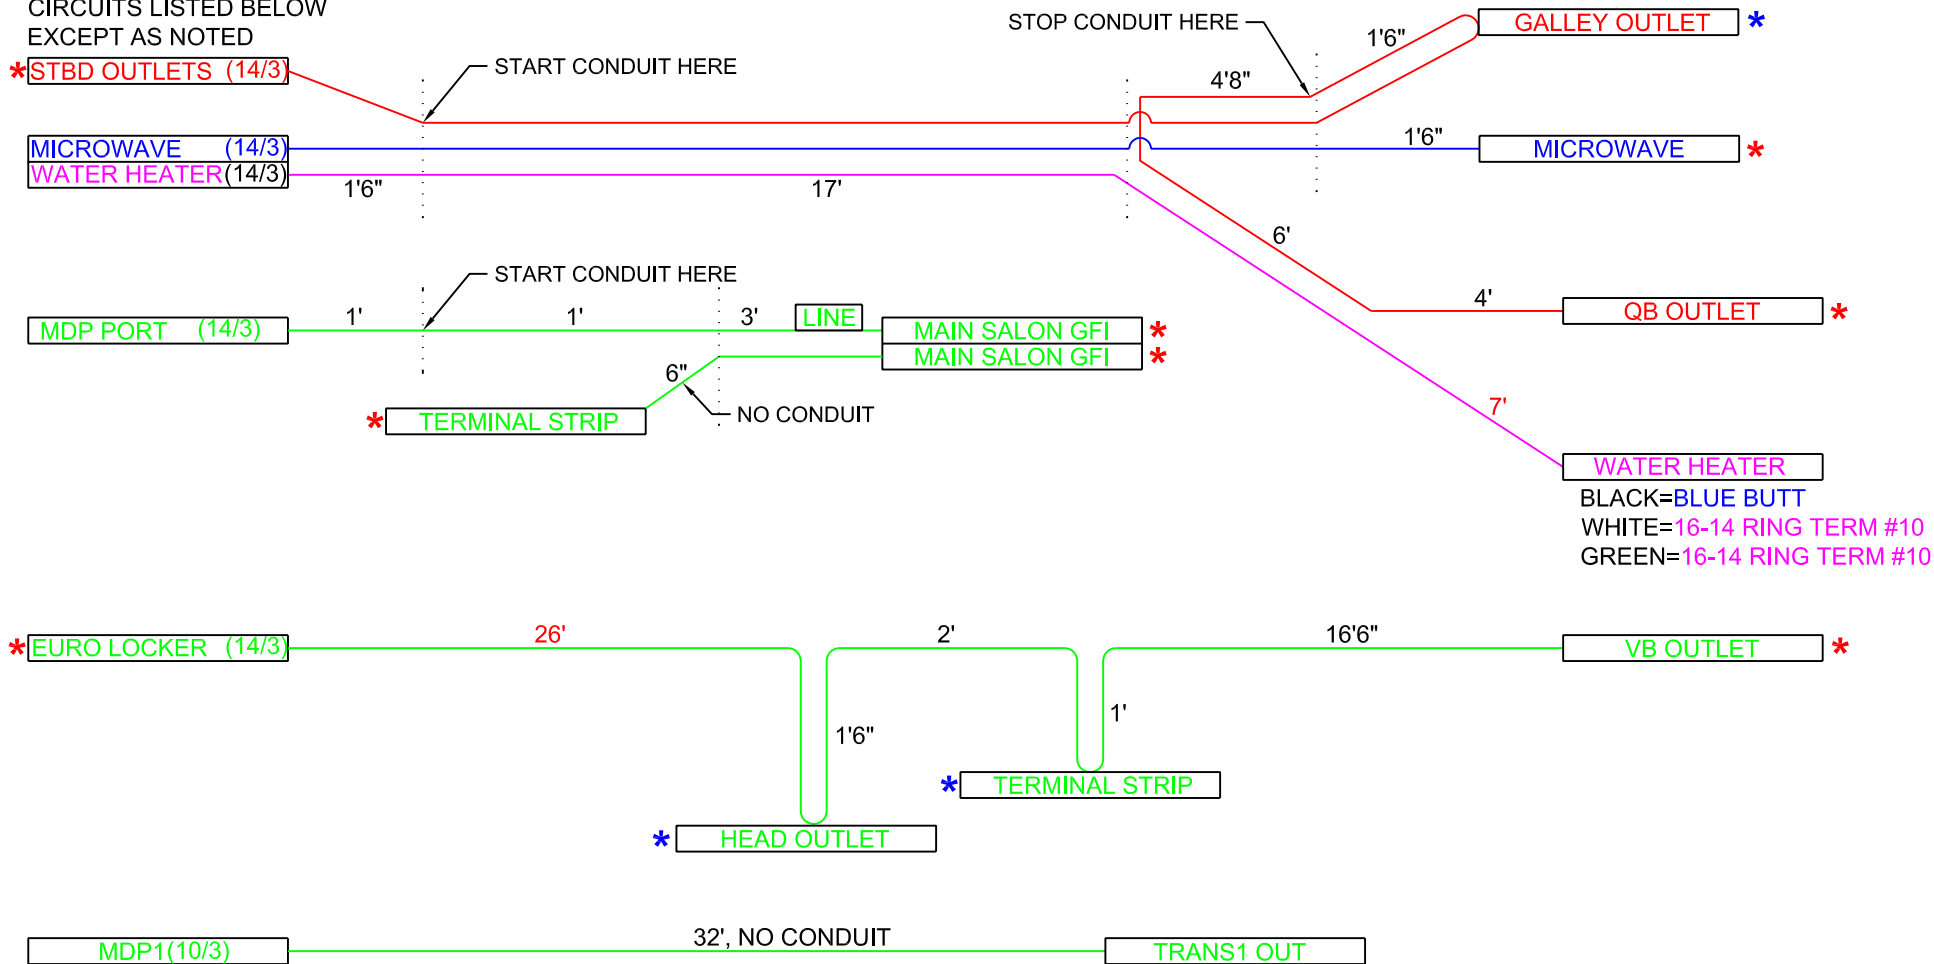

**LEGEND:**

- \* = 16-14 CAPTIVE SPADE #8
- \* = 12-10 CAPTIVE SPADE #8
- \* = 16-14 RING TERM. #10
- \* = 12-10 RING TERM. #10
- \* = 12-10 RING TERM. 1/4"

NOTE: CONDUIT ALL HARNESSES COMPLETELY

REV. 9-19-07

# 36 AC WIRES

USE MOLEX SC FOR WIRE  
CIRCUITS LISTED BELOW  
EXCEPT AS NOTED

BLACK=BLUE BUTT  
WHITE=16-14 RING TERM #10  
GREEN=16-14 RING TERM #10

MDP1(10/3) = 32'  
MDP PORT(14/3) = 8'6"  
STBD OUTLETS(14/3) = 40'10"  
EURO LOCKER(14/3) = 49'6"  
MICROWAVE(14/3) = 24'8"  
WATER HEATER(14/3) = 31'6"