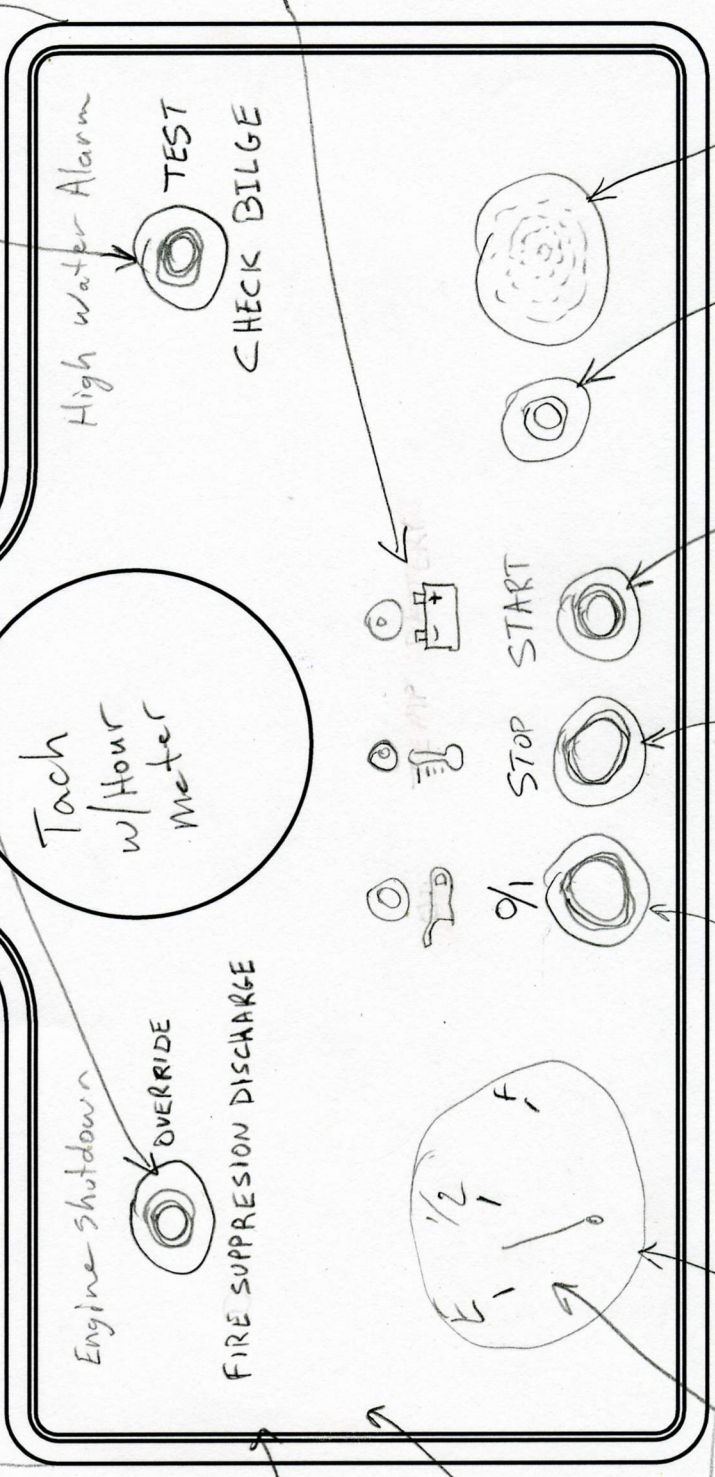

14"

Need Hunter Logo Somewhere

8"

Red Ring PV3HZGØNN-314 ON-ON

Buzzer

Green Ring PV3FZHØNN -234 ON-(ON)

Red Ring PV3FZHØNN -314 ON-(ON)

Blue Ring PV3HZGØNN-344 ON-ON

Fuel Gauge

ETA Reset w/Boot

LED Ind. OR Back lit Symbols - OIL TEMP BATTERY

If Logo Here Fuel in Tach.

www.lambind.com

Anti vandal switches PV3 Series.