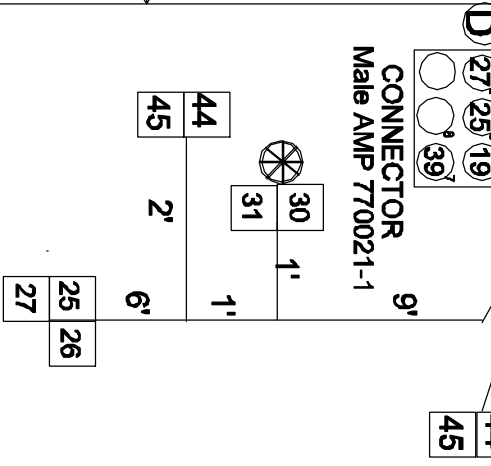

Light connectors
 blue wires bullet RECEPT.
 yellow wires bullet PLUG
 Barrel Connector #10 Ring
 1/4 slide quick connector

11	16	BLUE	27'6"	STBD AFT LTS.	27	16	TAN	18'	WINDLASS
12	16	YELLOW	25'6"	STBD AFT LT GND	30	16	WHITE \ BLUE	12'	STBD SPEAKER
15	16	GRAY\YELLOW	44'6"	STERN LIGHTS	31	16	WHITE \ BLACK	12'	STBD SPK GND
16	16	RED\BLANK	25'6"	GPS	32	16	COAX RG-8X	12'	VHF COAX
17	12	YELLOW	13'	GROUND	39	10	RED	25'6"	AUTO PILOT
18	16	YELLOW	31'6"	STERN LT. GND.	40	10	YELLOW	23'6"	AUTO PILOT GND
19	16	BLUE \ WHITE	13'6"	ARCH LIGHT					
20	16	YELLOW	11'6"						
21	16	WHITE \ PINK	13'6"	PORT ARCH SPK.					
22	16	WHITE \ YELLOW	36"	PORT ARCH GND	44	16	REDBLUE	16'	CO ALARM
23	16	WHITE \ GRAY	13'6"	STBD ARCH SPK	45	16	YELLOW	16'	CO GROUND
24	16	WHITE \ BLACK	13'6"	STBD ARCH GND					
25	16	GRAY \ WHITE	18'	BOW LIGHT					
26	16	YELLOW	16'	BOW LIGHT GND					

PL-259 UHF Plug 15' PL-259 UHF Plug 32

6891 N.W. 73rd COURT
 Miami, FL 33166
 Ph. 305-888-7709
 Fax 305-888-7285

TITLE
Hunter 290 Headliner "B"

SIZE A CAGE CODE DWG NO 10/20/2002 REV G

Robin Martin

SCALE NONE SHEET