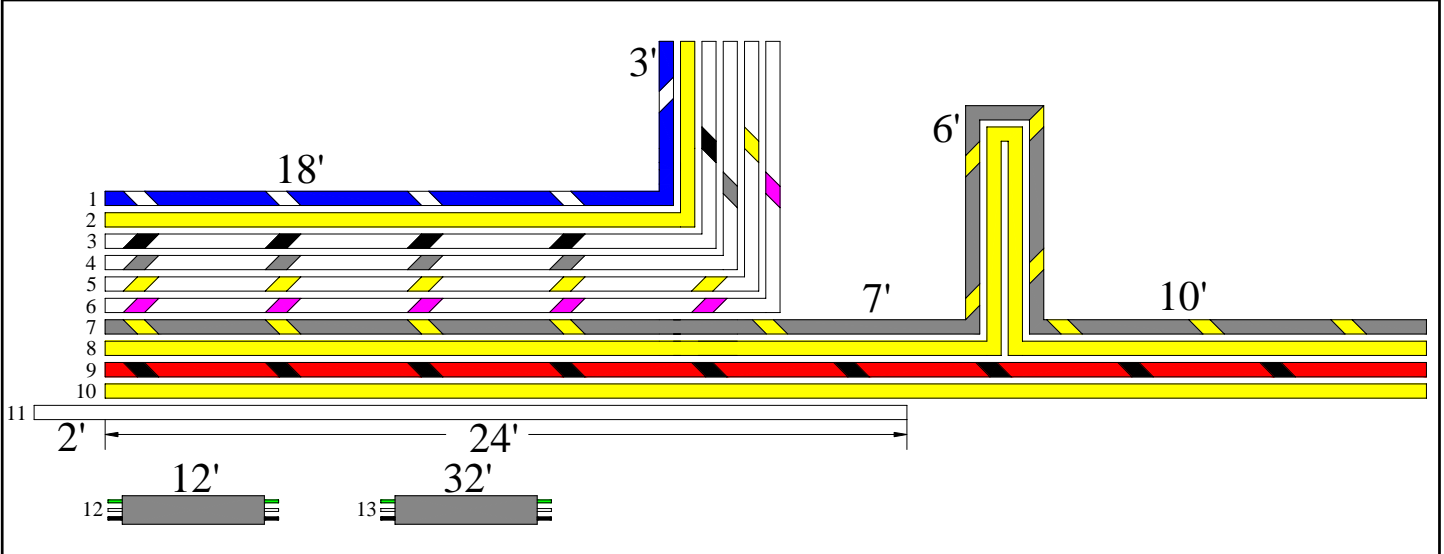

PART # 258184

**386
DECK RIGGING 2 STAGE 34**

A: 02-19-03
B: 05/08/03
C: 05/27/03
D: 11/20/03

REVISION

#	SIZE	COLOR	LENGTH	DESCRIPTION
1	16 GA	BLUE/WHITE	21'	COURTESY LIGHT
2	16 GA	YELLOW	21'	COURTESY LIGHT GROUND
3	16 GA	WHITE/BLACK	21'	RADAR ARCH STBD GROUND
4	16 GA	WHITE/GRAY	21'	RADAR ARCH STBD
5	16 GA	WHITE/YELLOW	21'	RADAR ARCH PORT GROUND
6	16 GA	WHITE/PINK	21'	RADAR ARCH PORT
7	14 GA	GREY/YELLOW	47'	STERN LIGHT
8	14 GA	YELLOW	47'	STERN LIGHT GROUND
9	16 GA	RED/BLACK	35'	GPS POWER
10	12 GA	YELLOW	35'	COMMON GROUND
11	16-2	DUPLEX	26'	ENGINE SOLENOID
12	10-3	ROMEX	12'	SP 1 TO TRANS IN 1
13	10-3	ROMEX	32'	TRANS 1 TO MDP 1