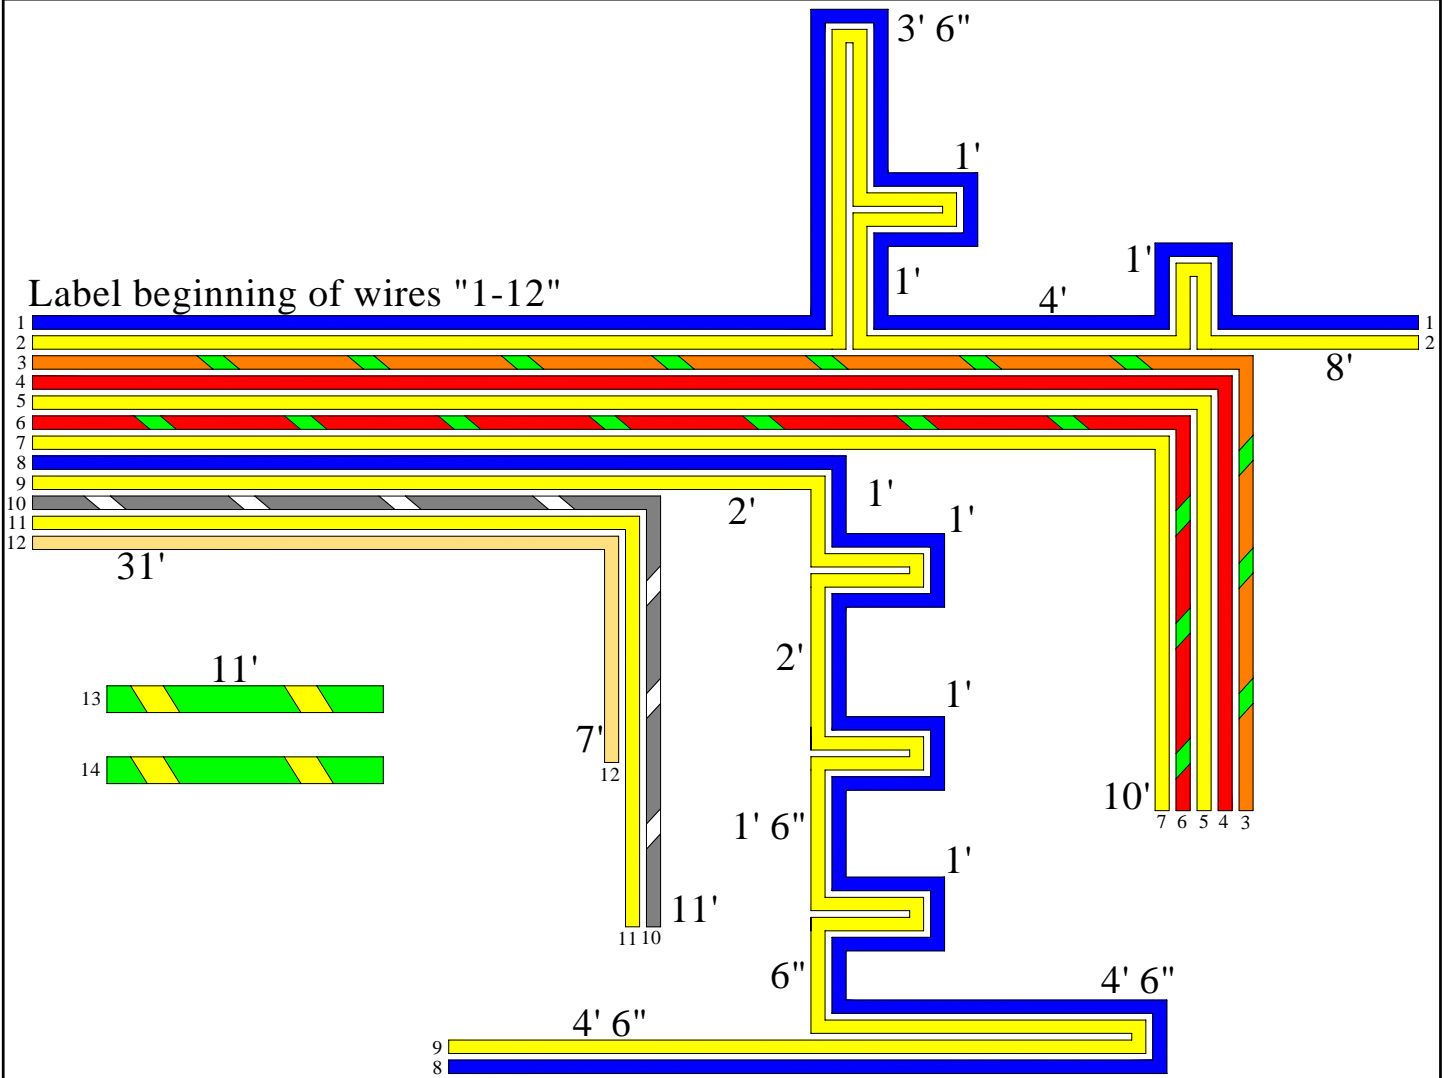

420

HEADLINER FORWARD LIGHTS STAGE 11

REVISION  
D: 12/01/03

A: 02/24/03  
B: 03/19/03  
C: 04/04/03

#	EYE	SIZE	EYE	COLOR	LENGTH	DESCRIPTION
1		16 GA		BLUE	57.5'	FWD LIGHTS
2		16 GA		YELLOW	57.5	FWD LIGHTS GROUND
3		10 GA		ORANGE/GREEN	47'	FWD STEREO MEMORY
4		10 GA		RED	47'	FWD STEREO PWR
5		12 GA		YELLOW	47'	FWD STEREO NEG
6		12 GA		RED/GREEN	47'	FWD TV PWR
7		12 GA		YELLOW	47'	FWD TV NEG
8		16 GA		BLUE	57'	FWD LIGHTS
9		16 GA		YELLOW	57'	FWD LIGHTS GROUND
10		14 GA		GREY/WHITE	42'	BOW LIGHT
11		14 GA		YELLOW	42'	BOW LIGHT GROUND
12		16 GA		TAN	38'	WINDLASS
13	3/8"	4 GA	3/8"	GREEN/YELLOW	11'	CHAIN PLATE GROUND
14	3/8"	4 GA	3/8"	GREEN/YELLOW	11'	CHAIN PLATE GROUND