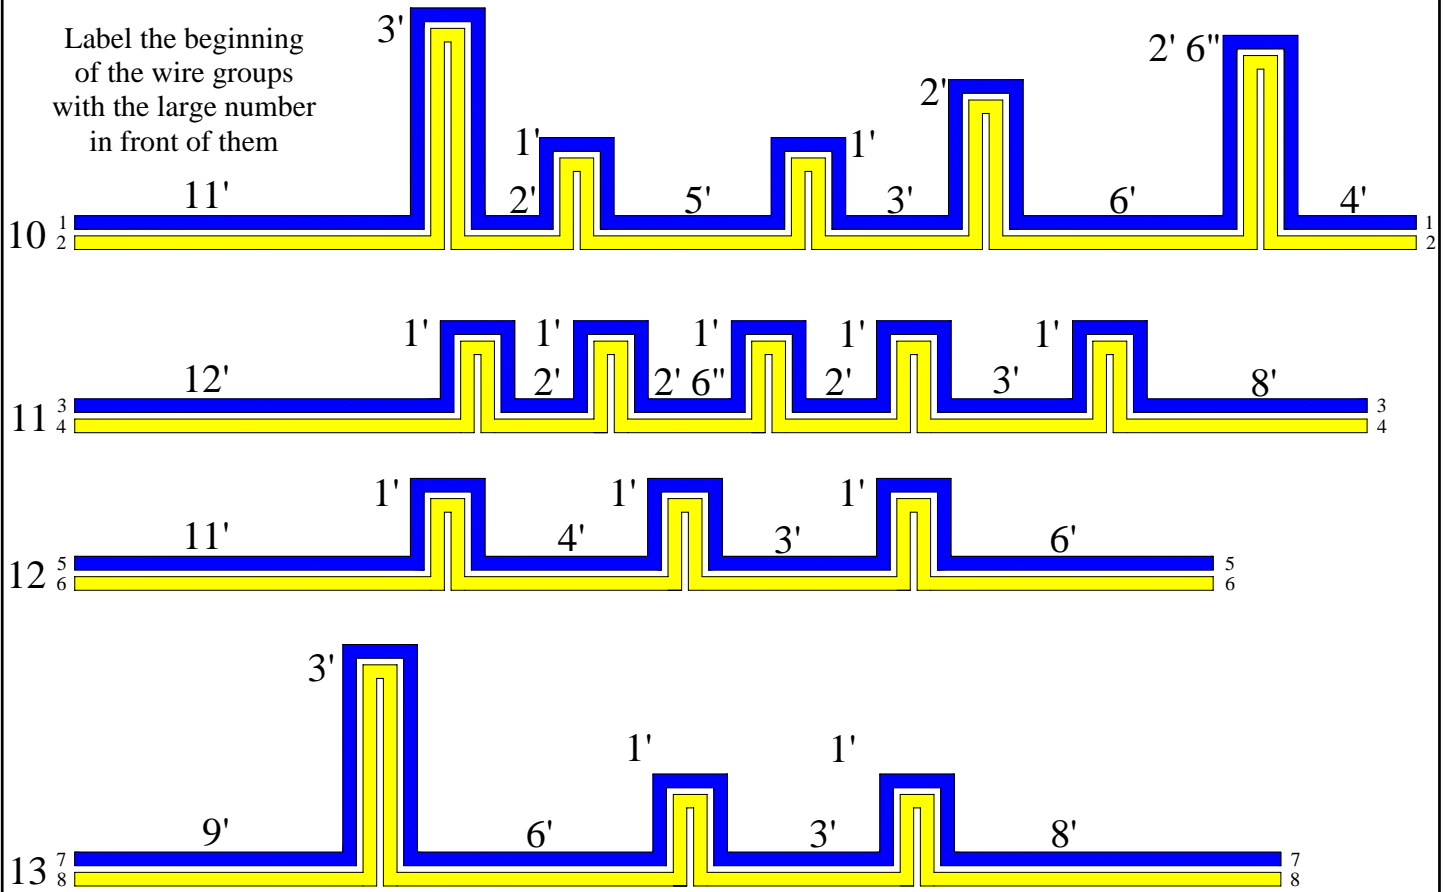

**420**  
**HEADLINER LIGHTS STAGE 11**

REVISION  
A: 02/24/03  
B:  
C:

Label the beginning  
of the wire groups  
with the large number  
in front of them

#	SIZE	COLOR	LENGTH	DESCRIPTION
1	16 GA	BLUE	52'	GALLEY AFT LIGHT
2	16 GA	YELLOW	52'	GALLEY AFT LIGHT GROUND
3	16 GA	BLUE	39' 6"	PORT AFT CABIN LIGHT
4	16 GA	YELLOW	39' 6"	PORT AFT CABIN LIGHT GROUND
5	16 GA	BLUE	30'	STBD AFT CABIN LIGHT
6	16 GA	YELLOW	30'	STBD AFT CABIN LIGHT GROUND
7	16 GA	BLUE	36'	STBD AFT CABIN LIGHT
8	16 GA	YELLOW	36'	STBD AFT CABIN LIGHT GROUND