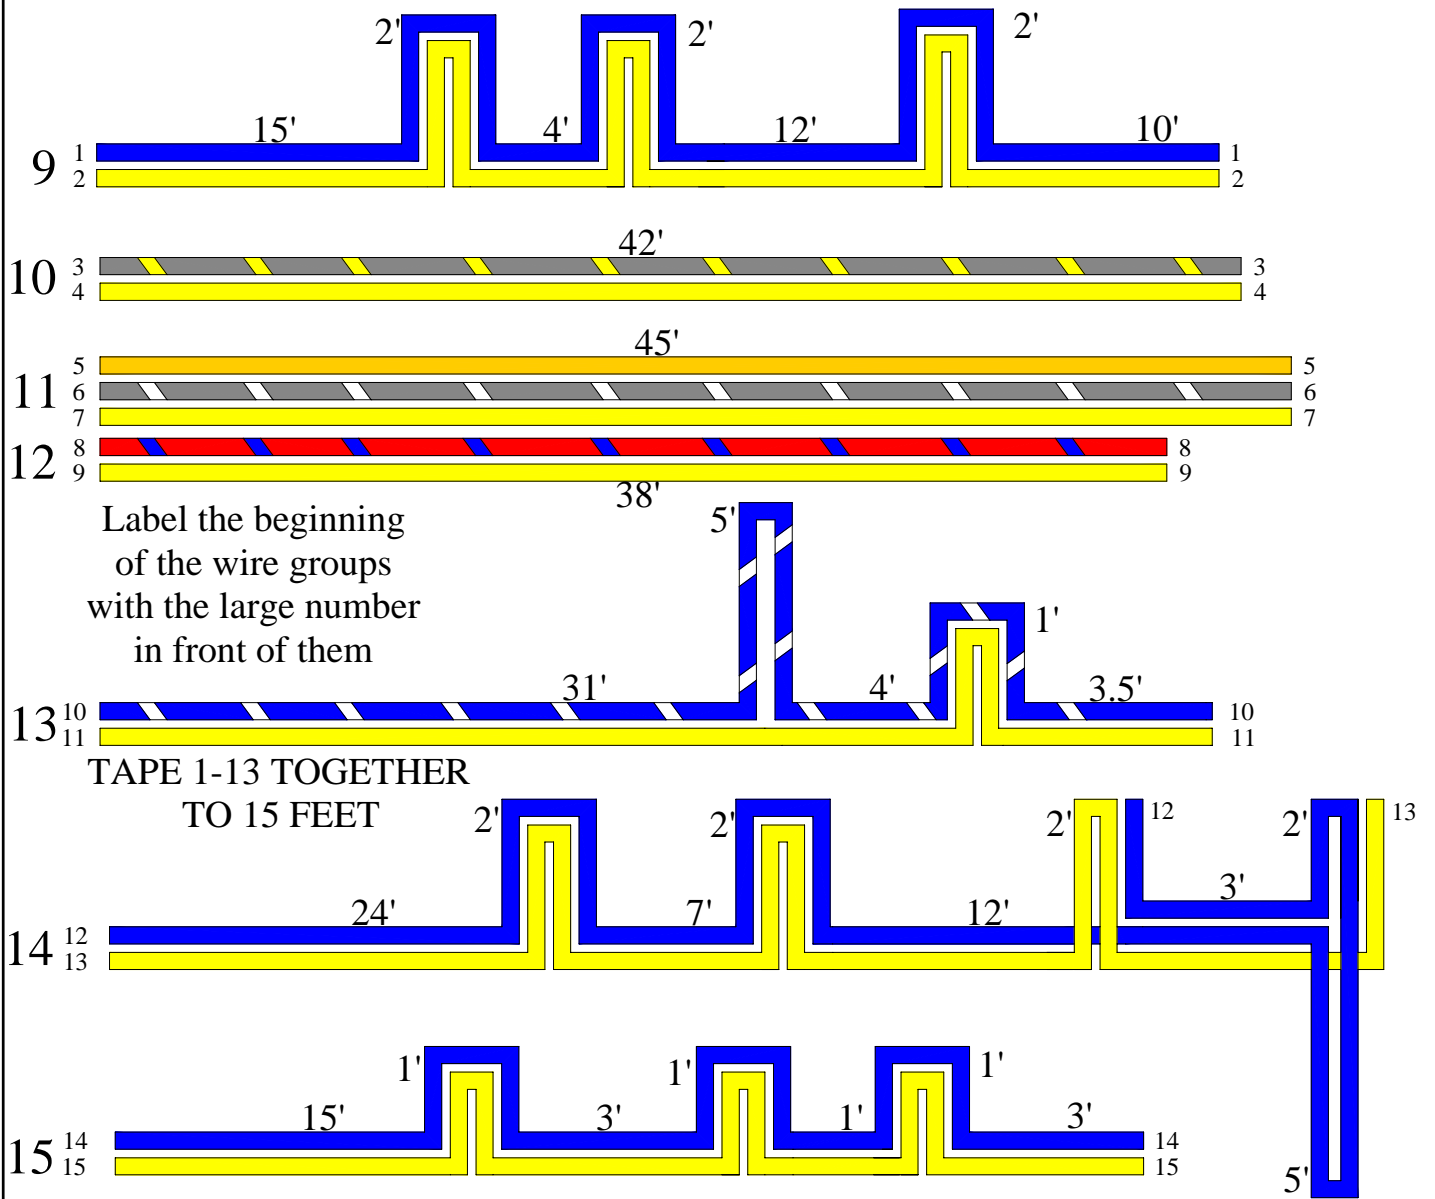

# 450 HEADLINER PORT LIGHTS STAGE 11

REVISION  
A: 02/21/03  
B: 11/20/03  
C:

#	SIZE	COLOR	LENGTH	DESCRIPTION
1	16 GA	BLUE	53'	PORT LIGHTS
2	16 GA	YELLOW	53'	PORT LIGHTS GROUND
3	14 GA	GREY/YELLOW	42'	STERN LIGHT
4	14 GA	YELLOW	42'	STERN LIGHT GROUND
5	16 GA	TAN	45'	WINDLASS
6	14 GA	GREY/WHITE	45'	BOW LIGHT
7	14 GA	YELLOW	45'	BOW LIGHT GROUND
8	16 GA	RED/BLUE	38'	CO MONITOR POWER
9	16 GA	YELLOW	38'	CO MONITOR GROUND
10	16 GA	BLUE/WHITE	50.5'	V-BERTH
11	16 GA	YELLOW	40.5'	V-BERTH GROUND
12	16 GA	BLUE	73'	V-BERTH
13	16 GA	YELLOW	60'	V-BERTH GROUND
14	16 GA	BLUE	28'	GALLEY LIGHT
15	16 GA	YELLOW	28'	GALLEY LIGHT GROUND