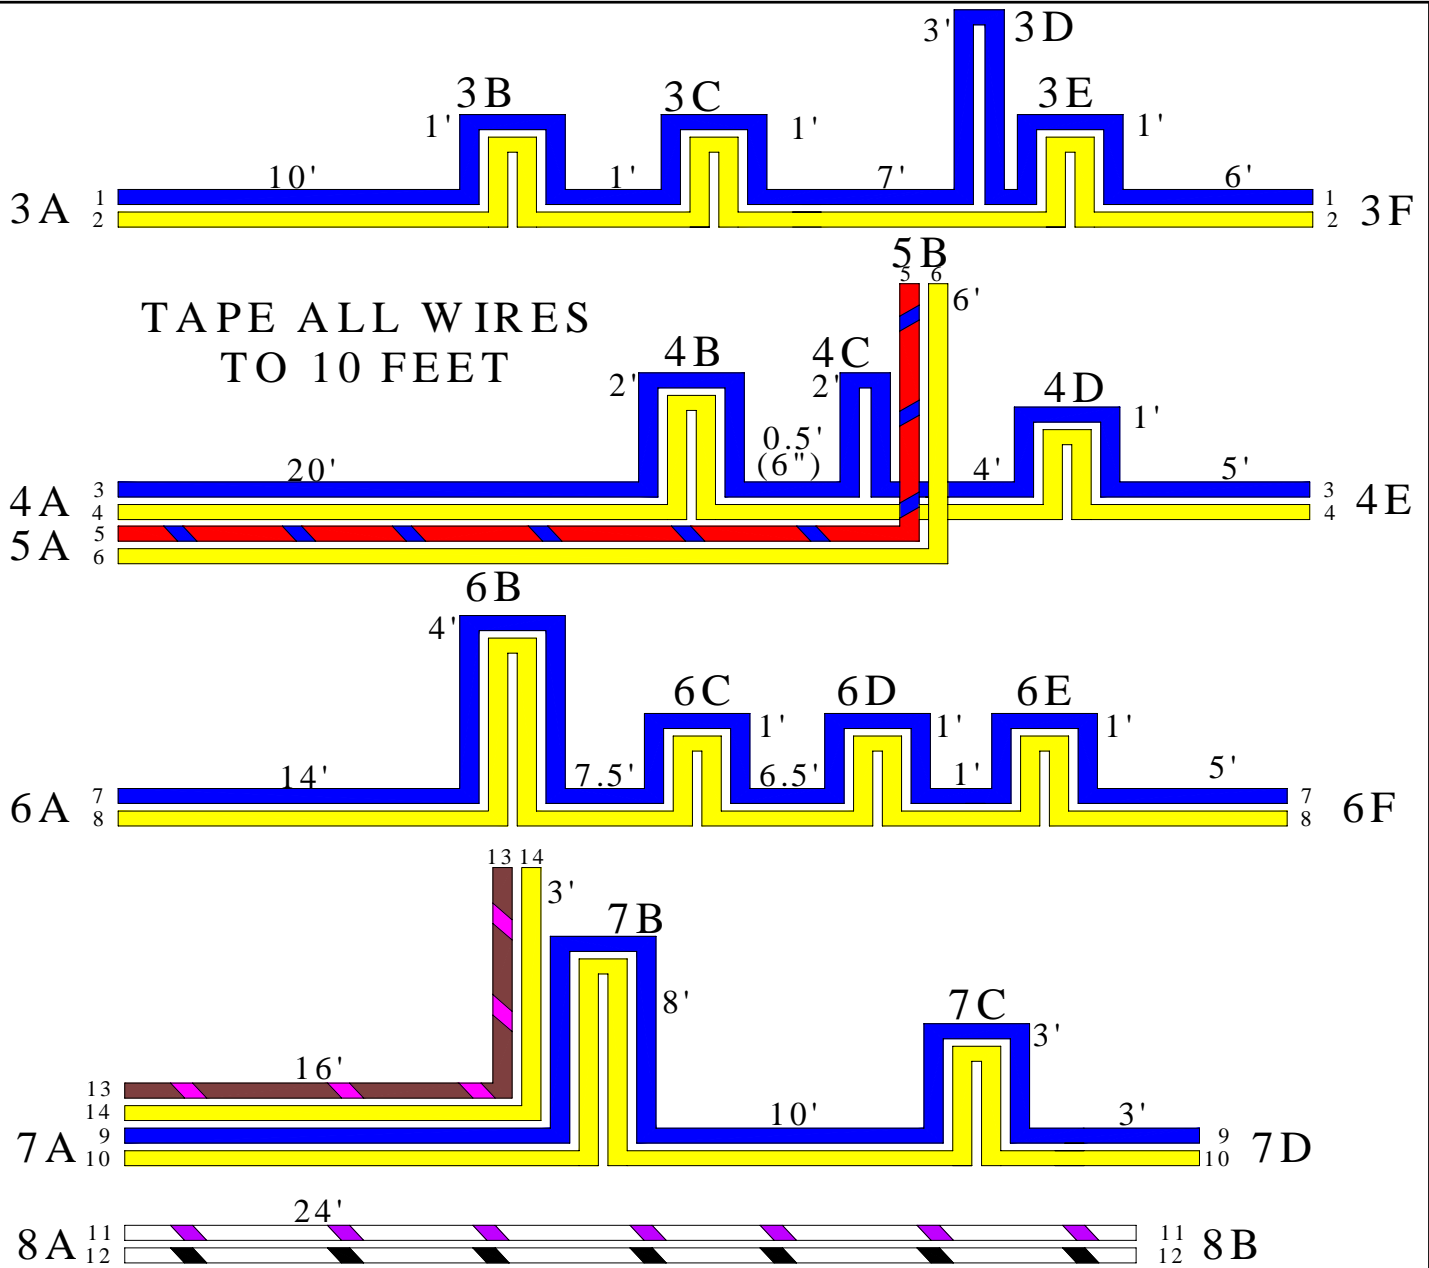

450 COLOR CODE FOR STARBOARD HEADLINER

REVISION
A: 02/23/00
B: 08/14/01
C: 11/05/02
D: 09/22/03
E: 10/24/03
ECO# 2015
ECO# 3251

#	SIZE	COLOR	LENGTH	DESCRIPTION
1	16 GA	BLUE	36'	AFT LIGHT
2	16 GA	YELLOW	30'	AFT LIGHT GROUND
3	16 GA	BLUE	39.5'	AFT LIGHT
4	16 GA	YELLOW	35.5'	AFT LIGHT GROUND
5	16 GA	RED/BLUE	26.5'	CO MONITOR POWER
6	16 GA	YELLOW	26.5'	CO MONITOR GROUND
7	16 GA	BLUE	48'	AFT LIGHT
8	16 GA	YELLOW	48'	AFT LIGHT GROUND
9	16 GA	BLUE	51'	AFT LIGHT
10	16 GA	YELLOW	51'	AFT LIGHT GROUND
11	16 GA	WHITE/PURPLE	24'	STBD. AFT SPEAKER
12	16 GA	WHITE/BLACK	24'	STBD. AFT SPEAKER GROUND
13	10 GA	BROWN/PINK	27'	AFT QUIET FLUSH
14	10 GA	YELLOW	27'	AFT QUIET FLUSH NEG