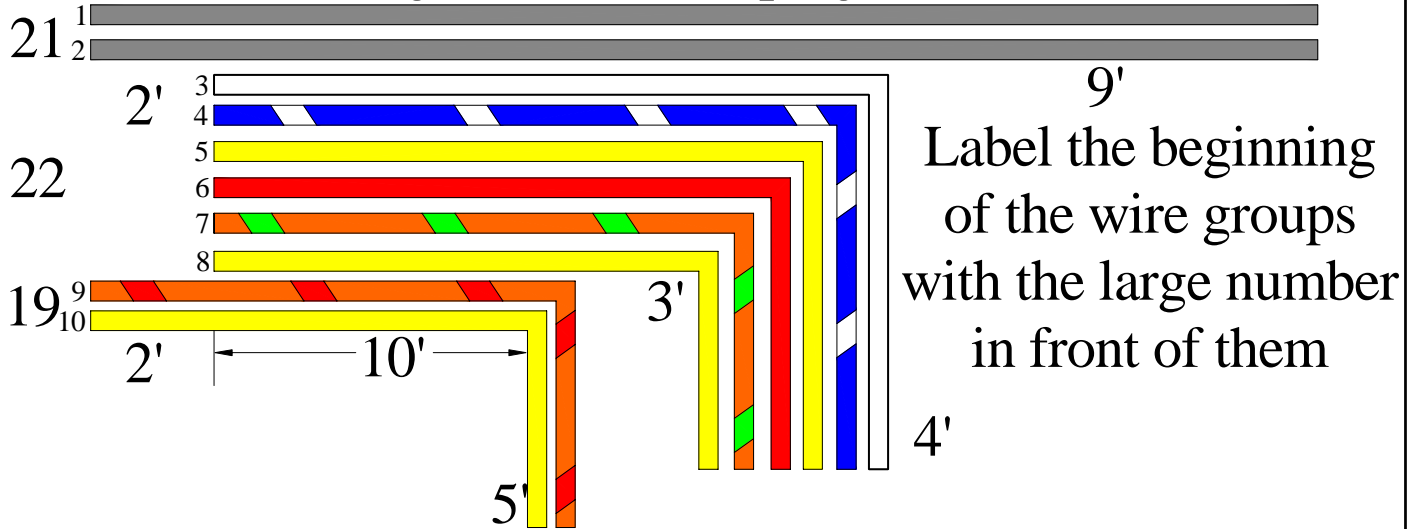

Conduit romex wires (#1 & 2)
together before taping harness

#	SIZE	COLOR	LENGTH	DESCRIPTION
1	14/3	ROMEX	24'	MICROWAVE
2	14/3	ROMEX	24'	PORT OUTLETS
3	16 -2	DUPLEX W/B	17'	CHARGE SOLENOID
4	16 GA	BLUE/WHITE	17'	RADAR ARCH LIGHT
5	16 GA	YELLOW	17'	RADAR ARCH LIGHT GROUND
6	12 GA	RED	17'	COCKPIT STEREO POWER
7	12 GA	ORANGE/GREEN	17'	COCKPIT STEREO MEMORY
8	12 GA	YELLOW	17'	COCKPIT STEREO NEGATIVE
9	16 GA	ORANGE/RED	17'	PROPANE
10	16 GA	YELLOW	17'	PROPANE GROUND