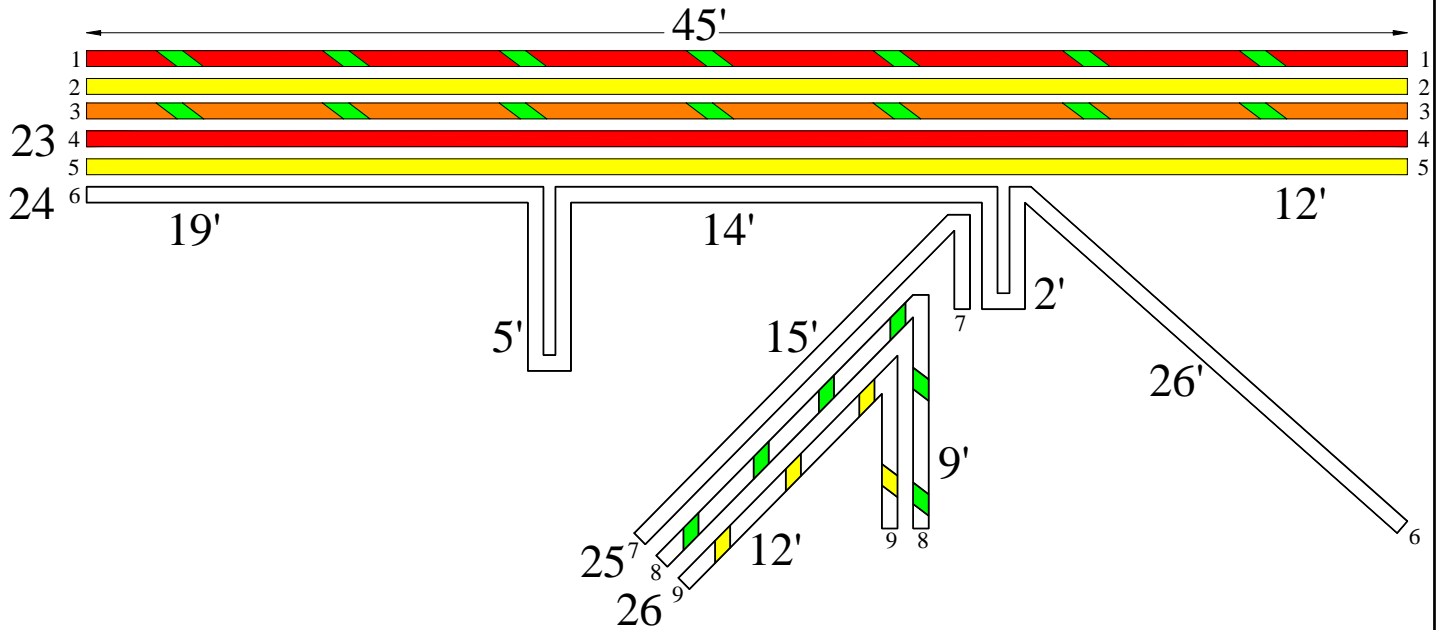

**450**  
**HEADLINER STEREO/TV STAGE 11**

REVISION  
A: 02/21/03  
B: 12/01/03  
C:

Label the beginning of the wire groups  
with the lagre number in front of them

#	SIZE	COLOR	LENGTH	DESCRIPTION
1	12 GA	RED/GREEN	45'	FWD TV
2	12 GA	YELLOW	45'	FWD TV NEG
1	12 GA	ORANGE/GREEN	45'	FWD. STEREO MEMORY
2	10 GA	RED	45'	FWD. STEREO POWER
3	10 GA	YELLOW	45'	FWD. STEREO NEG.
4	COAX RG-59U	WHITE	73'	FWD. T.V. ANTENNA
5	COAX RG-59U	WHITE	22'	AFT T.V. ANTENNAE
6	16 GA	WHITE/GREEN	21'	PORT AFT SPEAKER
7	16 GA	WHITE/YELLOW	21'	PORT AFT SPEAKER GED
8	1/8"	WHITE	7 @ 12"	STRING