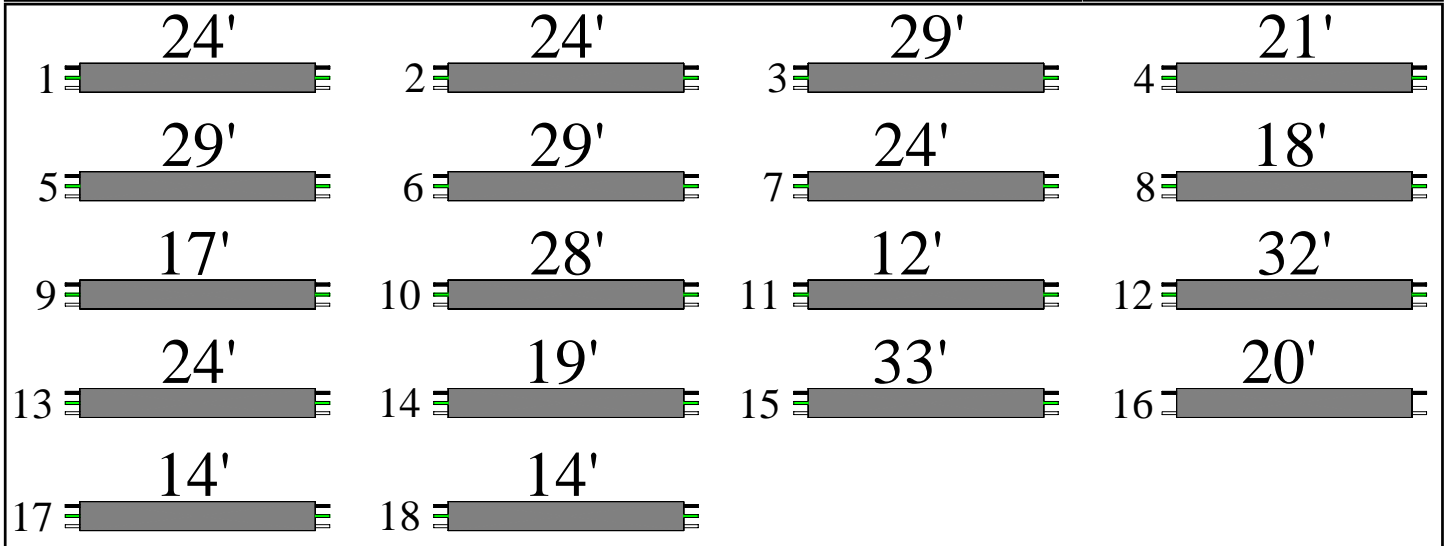

PART# 294004

450	REVISION
ENGINE 110V RUNS STAGE 26	A: 06/10/03 B: 11/26/03 C:

#	SIZE	EYE	COLOR	EYE	LENGTH	DESCRIPTION
1	10-3		ROMEX		24'	INVERTER IN
2	10-3		ROMEX		24'	INVERTER OUT
3	10-3		ROMEX		29'	FWD. A/C
4	10-3		ROMEX		21'	AFT A/C
5	10-3		ROMEX		29'	TRANSFORMER 1
6	10-3		ROMEX		29'	TRANSFORMER 2
7	14-3		ROMEX		24'	AFT RELAY
8	14-3		ROMEX		18'	WASHER/DRYER
9	14-3		ROMEX		17'	FWD RELAY
10	14-3		ROMEX		28'	RELAY POWER
11	14-3		ROMEX		12'	A/C PUMP
12	14-3		ROMEX		32'	STBD FWD OUTLET
13	14-3		ROMEX		24'	STBD GFI
14	14-3		ROMEX		19'	WATER HEATER
15	14-3		ROMEX		33'	MAIN CHART TO AFT
16	16-2		DUPLEX		20'	FIRE EXT.
17	10-3		ROMEX		14'	SHORE PWR 1
18	10-3		ROMEX		14'	SHORE PWR 2