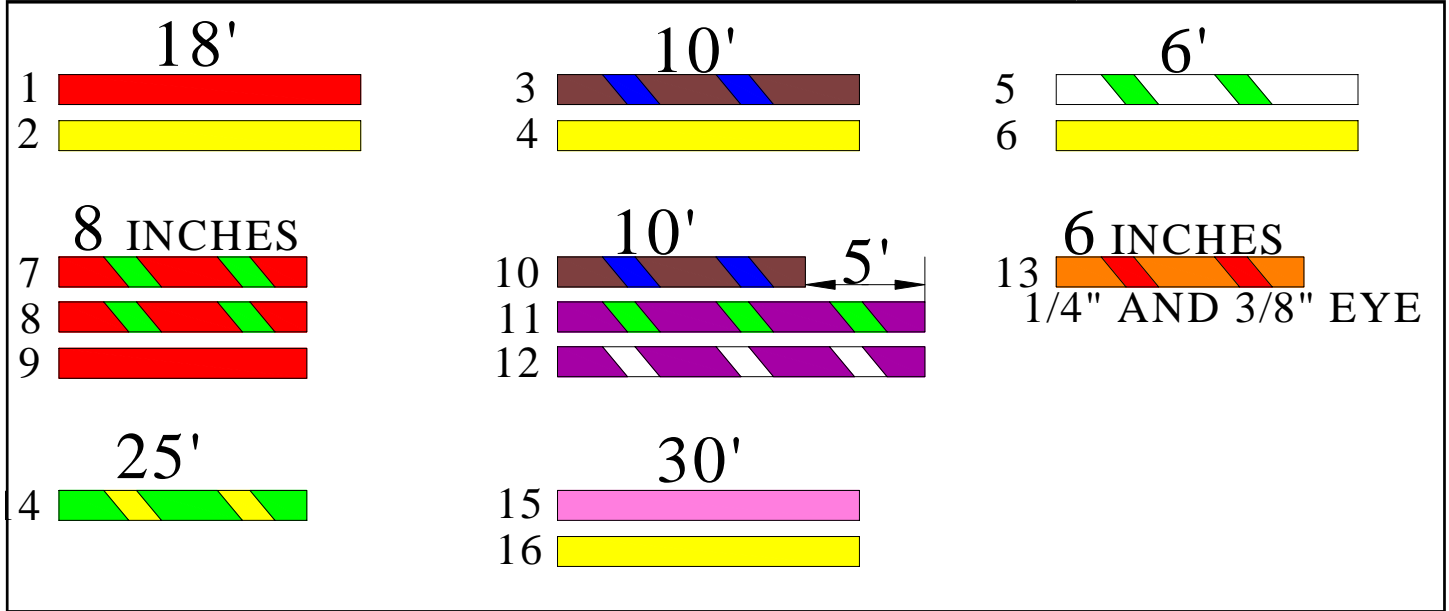

450 ENGINE STRAIGHT WIRE RUNS STAGE 26	REVISION A: 05/12/04 B: C:
---	-------------------------------------

#	EYE	SIZE	EYE	COLOR	LENGTH	DESCRIPTION
1		8 GA		RED	18'	AUTO PILOT
2		8 GA		YELLOW	18'	AUTO PILOT GROUND
3		12 GA		BROWN/BLUE	10'	BLOWER
4		12 GA		YELLOW	10'	BLOWER GROUND
5	RED #10	8 GA		WHITE/GREEN	6'	HIGH WATER PUMP
6	RED #10	8 GA		YELLOW	6'	HIGH W. PUMP NEG
7		10 GA		RED/GREEN	8 INCHES	HW RELAY JUMPERS
8		10 GA		RED/GREEN	8 INCHES	HW RELAY JUMPERS
9		10 GA		RED	8 INCHES	HW RELAY JUMPERS
10		16 GA		BROWN/BLUE	10'	BLOWER RELAY
11		16 GA		PURPLE/GREEN	15'	GENSET IGN
12		16 GA		PURPLE/WHITE	15'	GENSET STOP
13	1/4"	4 GA	3/8"	ORANGE/RED	6 INCHES	DC MAIN JUMPER
14	YELLOW #10	10 GA		GREEN/YELLOW	25'	FUEL FILL GROUND
15		16 GA		PINK	30'	FUEL GAUGE
16		16 GA		YELLOW	30'	FUEL GAUGE