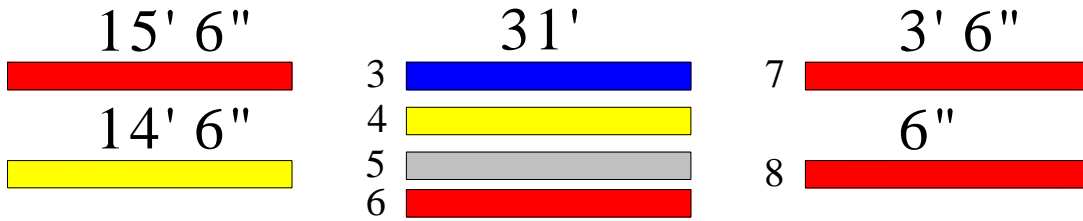

ENGINE STAGE 26

VACUUM FLUSH

24'

38'

#	SIZE	COLOR	LENGTH	DESCRIPTION
1	10 GA	BROWN/RED	24'	AFT VACUUM FLUSH
2	10 GA	YELLOW	24'	AFT VACUUM FLUSH GROUND
3	10 GA	BROWN/RED	38'	FORWARD VACUUM FLUSH
4	10 GA	YELLOW	38'	FORWARD VACUUM FLUSH GROUND

#	EYE	SIZE	EYE	COLOR	LENGTH	DESCRIPTION
1	3/8	2 GA	3/8	RED	10' 6"	GENERATOR
2	3/8	2 GA	3/8	YELLOW	4'	GENERATOR GROUND
3		6-3		ROMEX	10'	GENERATOR OUTPUT

100A ALTERNATOR

9'

4'

#	EYE	SIZE	EYE	COLOR	LENGTH	DESCRIPTION
1	3/8	2 GA	3/8	RED	9'	ALTERNATOR
2	3/8	2 GA	3/8	YELLOW	4'	ALTERNATOR GROUND

ENGINE STAGE 26

BOW THRUSTER

#	EYE	SIZE	EYE	COLOR	LENGTH	DESCRIPTION
1	3/8	2/0	3/8	RED	15' 6"	BOW THRUSTER
2	3/8	2/0	3/8	YELLOW	14' 6"	BOW THRUSTER NEG.
3		16 GA		BLUE	31'	BOW THRUSTER
4		16 GA		YELLOW	31'	BOW THRUSTER
5		16 GA		GREY	31'	BOW THRUSTER
6		16 GA		RED	31'	BOW THRUSTER
7	3/8	2/0	3/8	RED	3' 6"	BOW THRUST SWITCH
8	3/8	2/0	3/8	RED	6"	BOW THRUSTER JUMPER

AFT STEREO TV/DVD

10'

#	SIZE	COLOR	LENGTH	DESCRIPTION
1	12 GA	RED	10'	AFT ENT. POWER
2	12 GA	ORANGE/GREEN	10'	AFT ENT. MEMORY
3	12 GA	YELLOW	10'	AFT ENT. GROUND

FWD QUIET FLUSH

#	SIZE	COLOR	LENGTH	DESCRIPTION
1	16 GA	YELLOW/BROWN	8'	SOLENOID
2	16 GA	YELLOW	8'	SOLENOID NEG