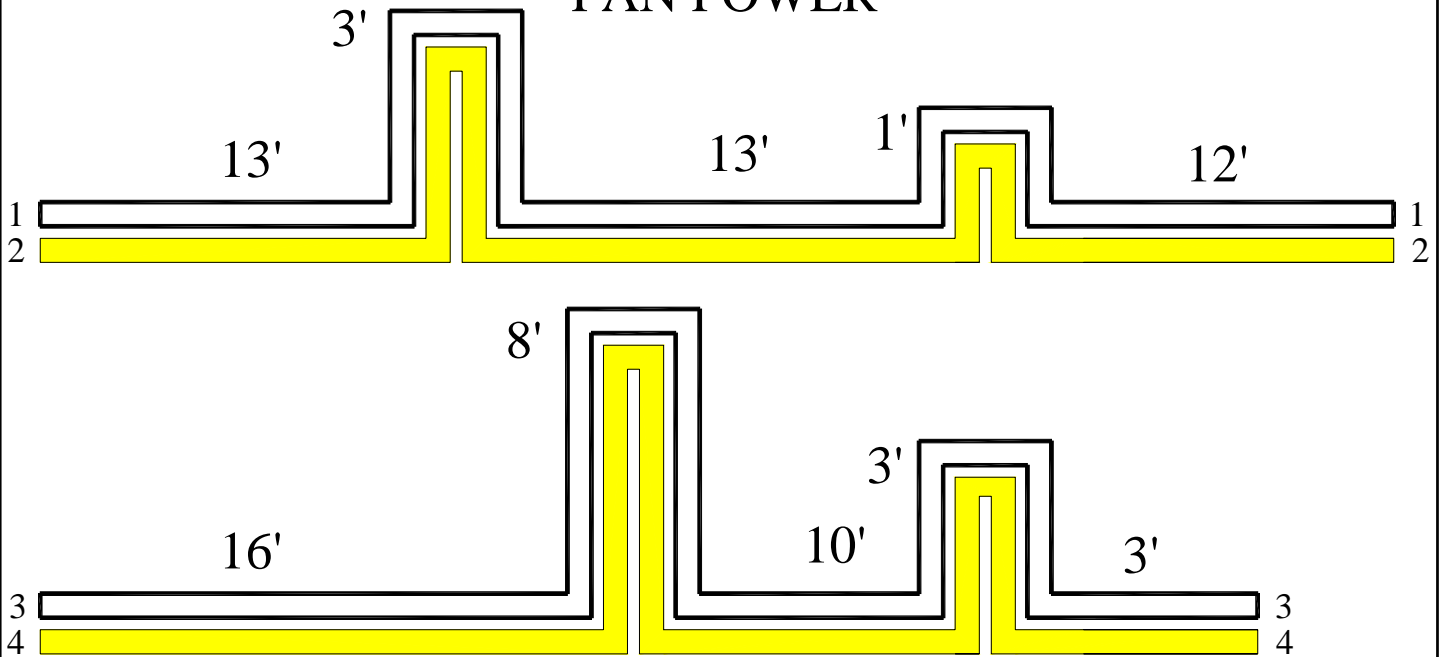

#	EYE	SIZE	EYE	COLOR	LENGTH	DESCRIPTION
1	3/8	2 GA	3/8	RED	10' 6"	GENERATOR
2	3/8	2 GA	3/8	YELLOW	4'	GENERATOR GROUND
3		6-3		ROMEX	10'	GENERATOR OUTPUT

100A ALTERNATOR

9'

4'

#	EYE	SIZE	EYE	COLOR	LENGTH	DESCRIPTION
1	3/8	2 GA	3/8	RED	9'	ALTERNATOR
2	3/8	2 GA	3/8	YELLOW	4'	ALTERNATOR GROUND

ENGINE STAGE 26

BOW THRUSTER

#	EYE	SIZE	EYE	COLOR	LENGTH	DESCRIPTION
1	3/8	2/0	3/8	RED	15' 6"	BOW THRUSTER
2	3/8	2/0	3/8	YELLOW	14' 6"	BOW THRUSTER NEG.
3		16 GA		BLUE	31'	BOW THRUSTER
4		16 GA		YELLOW	31'	BOW THRUSTER
5		16 GA		GREY	31'	BOW THRUSTER
6		16 GA		RED	31'	BOW THRUSTER
7	3/8	2/0	3/8	RED	3' 6"	BOW THRUST SWITCH
8	3/8	2/0	3/8	RED	6"	BOW THRUSTER JUMPER

DECK RIGGING STAGE 34

FAN POWER

#	SIZE	COLOR	LENGTH	DESCRIPTION
1	16 GA	WHITE	46'	PORT FAN POWER
2	16 GA	YELLOW	46'	PORT FAN POWER GROUND
3	16 GA	WHITE	51'	STARBOARD FAN POWER
4	16 GA	YELLOW	51'	STARBOARD FAN POWER GROUND

AFT STEREO TV/DVD

10'

#	SIZE	COLOR	LENGTH	DESCRIPTION
1	12 GA	RED	10'	AFT ENT. POWER
2	12 GA	ORANGE/GREEN	10'	AFT ENT. MEMORY
3	12 GA	YELLOW	10'	AFT ENT. GROUND

FWD QUIET FLUSH

#	SIZE	COLOR	LENGTH	DESCRIPTION
1	16 GA	YELLOW/BROWN	8'	SOLENOID
2	16 GA	YELLOW	8'	SOLENOID NEG