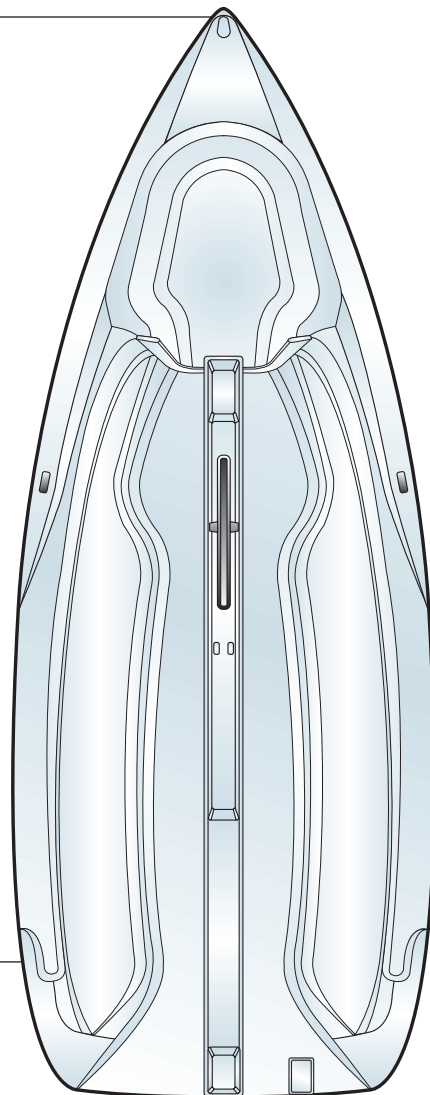

Specifications

Length Overall	18'4" ..... 5.59 m	Sail Area – Jib/Main	170 ft² ..... 15.79 m²
Waterline Length	16'6" ..... 5.03 m	Sail Area – Gennaker	211 ft² ..... 19.60 m²
Beam	7'2" ..... 2.18 m	Basic Weight	836 lb ..... 379 kg
Draft (Board Up)	6" ..... 0.15 m	Towing Weight	1,143 lb ..... 581 kg
Draft (Board Down)	52" ..... 1.32 m	Max Capacity	712 lb ..... 299 kg
Mast Height	24'6" ..... 1.32 m	CE Classification	D

HUNTER®

We Go The Distance.

Route 441 • Post Office Box 1030 • Alachua, Florida USA 32615 • (386) 462-3077 • FAX (386) 462-4077
NATIONAL CUSTOMER HOTLINE U.S. 1-800-771-5556 • www.huntermarine.com • sales@huntermarine.com

Hunter Marine reserves the right to modify or change, without notice, any materials, specifications, equipment and/or accessories. All measurements are approximate. Standard equipment may vary for products sold outside the United States.

Marine Industry Certified Manufacturer

Certified Manufacturer

Certified by National Marine Manufacturers' Association